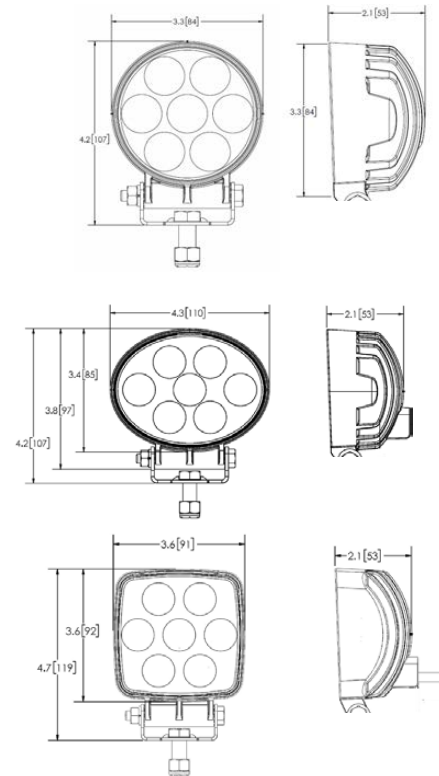

WORKLAMPS

EW2110 Series LED Worklamps

The EW2110 Series worklamp offers a long maintenance-free life expectancy coupled with a compact footprint, allowing limitless fit-and-forget mounting options. With 950 plus raw lumens, the flood beams deliver effective and safe coverage in the vehicle work area. With 12-80 voltage range, these worklamps will meet all of your vehicle worklamp lighting needs.

Models

PART NO.	FORM	VOLTAGE	AMPS	RAW LUMENS	TYPE	CONNECTION
EW2110	Round	12-80	1.8	1000	Flood	Standard
EW2111	Oval	12-80	1.2	950	Flood	Standard
EW2111-DEU	Oval	12-80	1.2	950	Flood	Deutsch
EW2112	Square	12-80	1.6	1000	Flood	Standard
EW2112-DEU	Square	12-80	1.6	1000	Flood	Deutsch

Features and Benefits

- Seven 1-watt LEDs
- 12-80 VDC
- Compact design
- Aluminum heatsink housing
- Polycarbonate lens
- Zinc plated steel mounting bracket

Beam Pattern