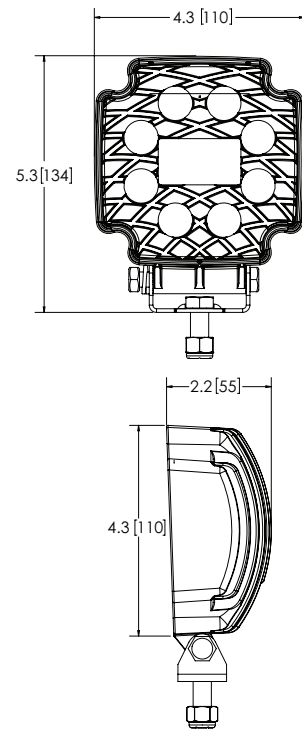

BEACONS | MINIBARS | LIGHTBARS | DIRECTIONALS | UTILITY BARS | INTERIOR LIGHTING | BACK-UP ALARMS | CAMERA SYSTEMS

WORKLAMPS

EW2102 Square LED

With a modern housing shape and exclusive ECCO grille recessed in the lens, Equinox is a distinctive universal worklamp that shines brightly in any work environment. The EW2102 model also features the Lo-Glo®, an illuminated ECCO logo that provides both a modern look and offers additional safety as an obstruction marker light. Featuring aluminum housing, IP67 protection rating and a 3 year warranty, the EW2102 has the added benefits of a UV hardcoated lens and a moisture wicking vent for superior environmental protection.

Models

PART NO.	VOLTAGE	AMPS	RAW LUMENS	EFFECTIVE LUMENS	TYPE
EW2102	12-24	2.6	2000	1600	Flood

Features and Benefits

- Eight 3-watt LEDs
- ECCO Lo-Glo® obstruction marker light
- Polycarbonate UV hardcoated lens
- Aluminum heatsink housing
- Moisture wicking vent
- Zinc plated steel mounting bracket
- CE, R10, IP67
- Warranty: 3 years

Beam Pattern