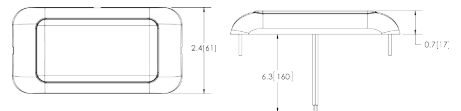

EW0230-0241