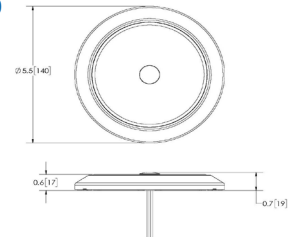

INTERIOR LIGHTING

Premium Products Only

Premium Products Only

EW0200 Series LED Interior Lighting

Perfect for passenger compartment, sleeper cab and small interior compartment illumination, the EW0200 Series LED courtesy light range offers the choice of flush mount or surface mount models, round and rectangular housings, chrome, black or white bezels, as well as switched and non-switched models.

Models

PART NO.	TYPE	BEZEL	SWITCHED	VOLTAGE	AMPS	LUMENS	LENS
EW0200	5.5" Round	White	Yes	12-24	0.4	425	Flood
EW0210	2.8" Round	White	No	12	0.1	100	Spot
EW0211	2.8" Round	Chrome	No	12	0.1	100	Spot
EW0220	2.8" Round	White	Yes	12	0.1	75	Spot
EW0221	2.8" Round	Chrome	Yes	12	0.1	75	Spot
EW0230	4.6" Rectangle	White	No	12-24	0.2	150	Flood
EW0231	4.6" Rectangle	Chrome	No	12-24	0.2	150	Flood
EW0240	4.6" Rectangle	White	Yes	12-24	0.2	150	Flood
EW0241	4.6" Rectangle	Chrome	Yes	12-24	0.2	150	Flood

Premium Products

EW0202	2" Lamp	Black	No	12-24	0.08	75	Flood
EW0203	2" Lamp	White	No	12-24	0.08	75	Flood
EW0204	5" Round PIR	White	No	12-24	0.8	750	Flood
EW0205	5" Round	White	No	12-24	0.8	750	Flood

*PIR Motion Sensor is included in product

Features and Benefits

- Flush mount (EW0210-0221 only)
- Surface mount (EW0200-0204 & EW0230-0241 only)
- Switched and non-switched options
- White, black or chrome bezel options

Accessories

- EZ0120 PIR Motion Sensor - 100° cone, adjustable sensitivity (automatically activates light when human movement is detected)
- EZ0121 - Interior push button switch, 12-24V
- EZ0122 - Interior touch switch with dimmer, 12-24V

EW0200