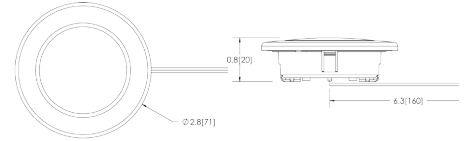

Accessories

- EZ0120 PIR Motion Sensor - 100° cone, adjustable sensitivity (automatically activates light when human movement is detected)
- EZ0121 - Interior push button switch, 12-24V
- EZ0122 - Interior touch switch with dimmer, 12-24V

EW0210-0221