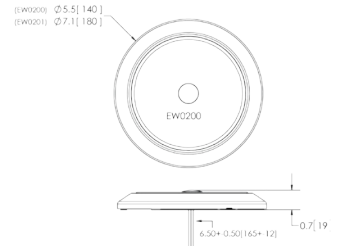

Models

PART NO.	TYPE	BEZEL	SWITCHED	VOLTAGE	AMPS	RAW LUMENS	EFFECTIVE LUMENS	LEDS
EW0200	5.5" ROUND	WHITE	YES	12-24	0.4	400	400	72
EW0201	7" ROUND	WHITE	YES	12-24	0.5	750	700	108
EW0210	3" ROUND	WHITE	NO	12	0.1	100	50	8
EW0211	3" ROUND	CHROME	NO	12	0.1	100	50	7
EW0220	3" ROUND	WHITE	YES	12	0.1	50	50	8
EW0221	3" ROUND	CHROME	YES	12	0.1	50	50	7
EW0230	RECTANGLE	WHITE	NO	12-24	0.2	200	200	30
EW0231	RECTANGLE	CHROME	NO	12-24	0.2	200	200	30
EW0240	RECTANGLE	WHITE	YES	12-24	0.2	150	150	30
EW0241	RECTANGLE	CHROME	YES	12-24	0.2	150	150	30

Features and Benefits

- Flush mount (EW0210-221 only)
- Surface mount (EW200/201 & EW0230-241 only)
- Switched and non-switched options
- White or chrome bezel options
- Approvals: CE, RoHS
- Warranty: 3 Years

Accessories

- EZ0120 PIR Motion Sensor - 100° cone, adjustable sensitivity (automatically activates light when human movement is detected)

EW0200-201

EW0210-221

EW0230-241