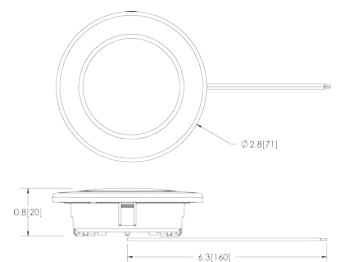

Accessories

- EZ0120 PIR Motion Sensor - 100° cone, adjustable sensitivity (automatically activates light when human movement is detected)

EW0200-201

EW0210-221

EW0230-241