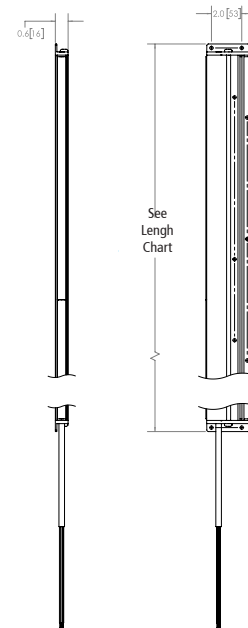

Vehicle Brackets (Not Included):

- EZ3760-C - 2019 Silverado 1500, 2500, 3500
- EZ3760-D - RAM 1500, 2500, 3500
- EZ3760-F - Ford F150, F250, F350