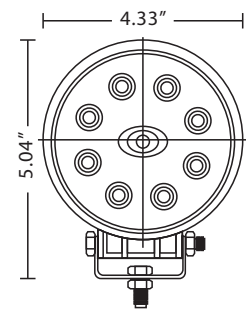

WORKLAMPS

E92005 Round LED

The E92005 worklamp offers the latest technology and the very brightest white light for your application. This LED model offers over 80,000 hours of maintenance free life expectancy coupled with extremely low amp draw.

Models

PART NO.	VOLTAGE	AMPS	RAW LUMENS	EFFECTIVE LUMENS	TYPE
E92005	12-24	1.2	1000	950	Flood

Features and Benefits

- Nine 3-watt LEDs
- 12-24 VDC
- Aluminum heatsink housing
- Acrylic lens
- Steel mounting bracket
- CE
- Warranty: 2 years

Beam Pattern