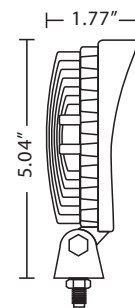

Models

PART NO.	VOLTAGE	AMPS	RAW LUMENS	EFFECTIVE LUMENS	TYPE
E92005	12-24	1.2	1000	950	Flood

Features and Benefits

- Nine 3-watt LEDs
- 12-24 VDC
- Aluminum heatsink housing
- Acrylic lens
- Steel mounting bracket
- CE
- Warranty: 2 years

Beam Pattern