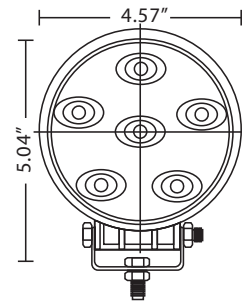

Models

PART NO.	VOLTAGE	AMPS	RAW LUMENS	EFFECTIVE LUMENS	TYPE
E92004	12-24	0.6	800	700	Flood

Features and Benefits

- Six 3-watt LEDs
- 12-24 VDC
- Aluminum heatsink housing
- Acrylic lens
- Steel mounting bracket
- CE, R10
- Warranty: 2 years

Beam Pattern