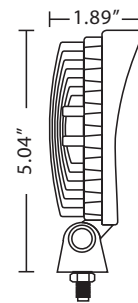

Models

PART NO.	VOLTAGE	AMPS	RAW LUMENS	EFFECTIVE LUMENS	TYPE
E92004	12-24	0.6	800	700	Flood

Features and Benefits

- Six 3-watt LEDs
- 12-24 VDC
- Aluminum heatsink housing
- Acrylic lens
- Steel mounting bracket
- CE, R10
- Warranty: 2 years

Beam Pattern