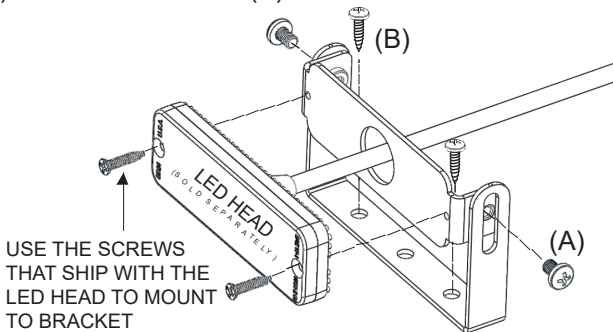

ITEMS INCLUDED:

- (1) BRACKET SET
- (2) #8 X 1/4" SCREWS(A)
- (2) #10X3/4" SCREWS(B)

MULTI ANGLE BRACKET FOR LED HEAD

Learn more about emergency and warning lighting on our website.