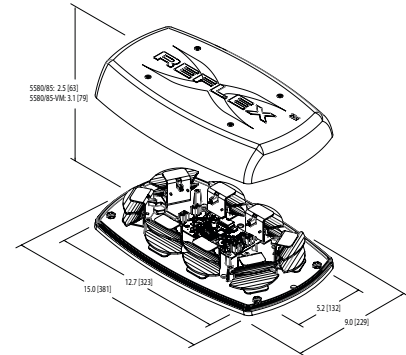

Flash Patterns

- Quad flash
- Double flash
- Fast double
- Slow quad
- Slow double
- Quint-hold
- Burst
- Quad, alternate
- Quad, diagonal
- Double, alternate
- Double, diagonal
- Quint-hold, alternate
- Quint-hold, diagonal
- Fast rotate
- Rotate / quad
- Wave rotate
- Random
- Steady on

Replacement Parts

- Domes: Amber - R5590LA
  Clear - R5590LC