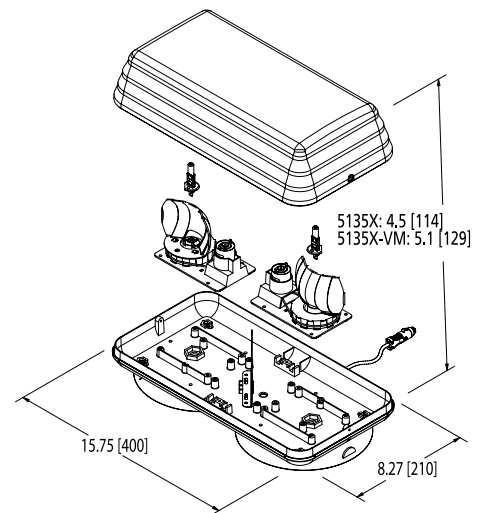

BEACONS | LIGHTBARS | DIRECTIONALS | WORKLAMPS | UTILITY BARS | INTERIOR LIGHTING | BACK-UP ALARMS | CAMERA SYSTEMS

LED MINIBARS

5135 SERIES SAE Class I, 15" Rotator

Blaze® II low profile minibars provide 480 flashes per minute and meet SAE J845 Class I light output, featuring low noise, belt-driven rotators. The incorporation of ECCO's unique free-form reflectors provides high intensity light output.

Models

PART NO.	VOLTAGE	AMPS	FPM	COLOR	MOUNT
5135A	12	11.0	480	Amber	Permanent
5135A-VM	12	11.0	480	Amber	Vacuum-Magnet

Features and Benefits

- Free-form optics rotator modules for high intensity light output
- Low profile lightbar available in two mounting styles
- Vacuum-magnet version features 17' straight cigarette cord with plug
- Polycarbonate low profile lens
- Two 55 Watt halogen bulbs
- SAE J845 Class I
- CE, R10, IP54
- Temperature Range: -22°F to +122°F (-30°C to +50°C)
- Warranty: Minibar = 2 years
Belt = ECCOLIFE®
Bulb = 90 days