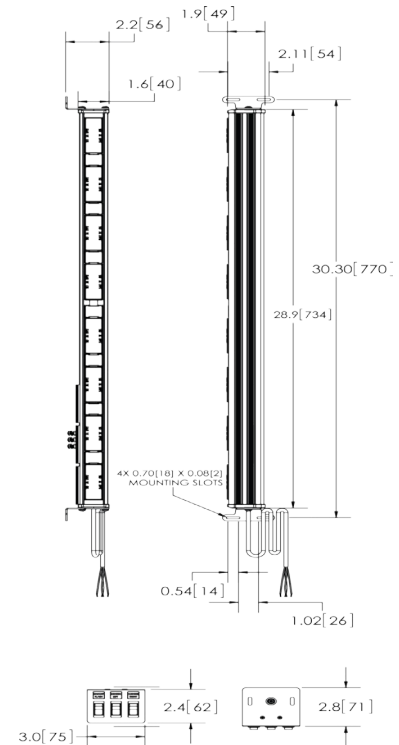

NARROWSTIK™

BEACONS | MINIBARS | LIGHTBARS | WORKLAMPS | UTILITY BARS | INTERIOR LIGHTING | BACK-UP ALARMS | CAMERA SYSTEMS

DIRECTIONALS

37038AS SERIES

SAE Class I LED

High output directional warning with the added benefits of low amp draw, maintenance free, and long-life LED light source. Features 32 flash patterns selectable via in-cab rocker switch panel.

Models

PART NO.	COLOR	VOLTAGE	MAX AMPS	TYPE	CABLE LENGTH
37038AS	Amber	12-24	0.5	29" Length	35'
37048AS	Amber	12-24	0.8	48" Length	35"

Features and Benefits

- 32 user-selected flash patterns signal traffic to avoid hazards
- Comprises eight 3703 LED modules (37038AS) or six 3705 and two 3704 LED modules (37048AS)
- SAE J595 Class I
- Temperature Range: -22°F to +122°F (-30°C to +50°C)
- 3-Year Warranty

Flash Patterns

One lamp sequence then double flash

- 1 Wig wag
- 2 Right sweep - Single lamp L-R sequentially / double flash
- 3 Left sweep - Single lamp R-L sequentially / double flash
- 4 Center - Single lamp center out / double flash