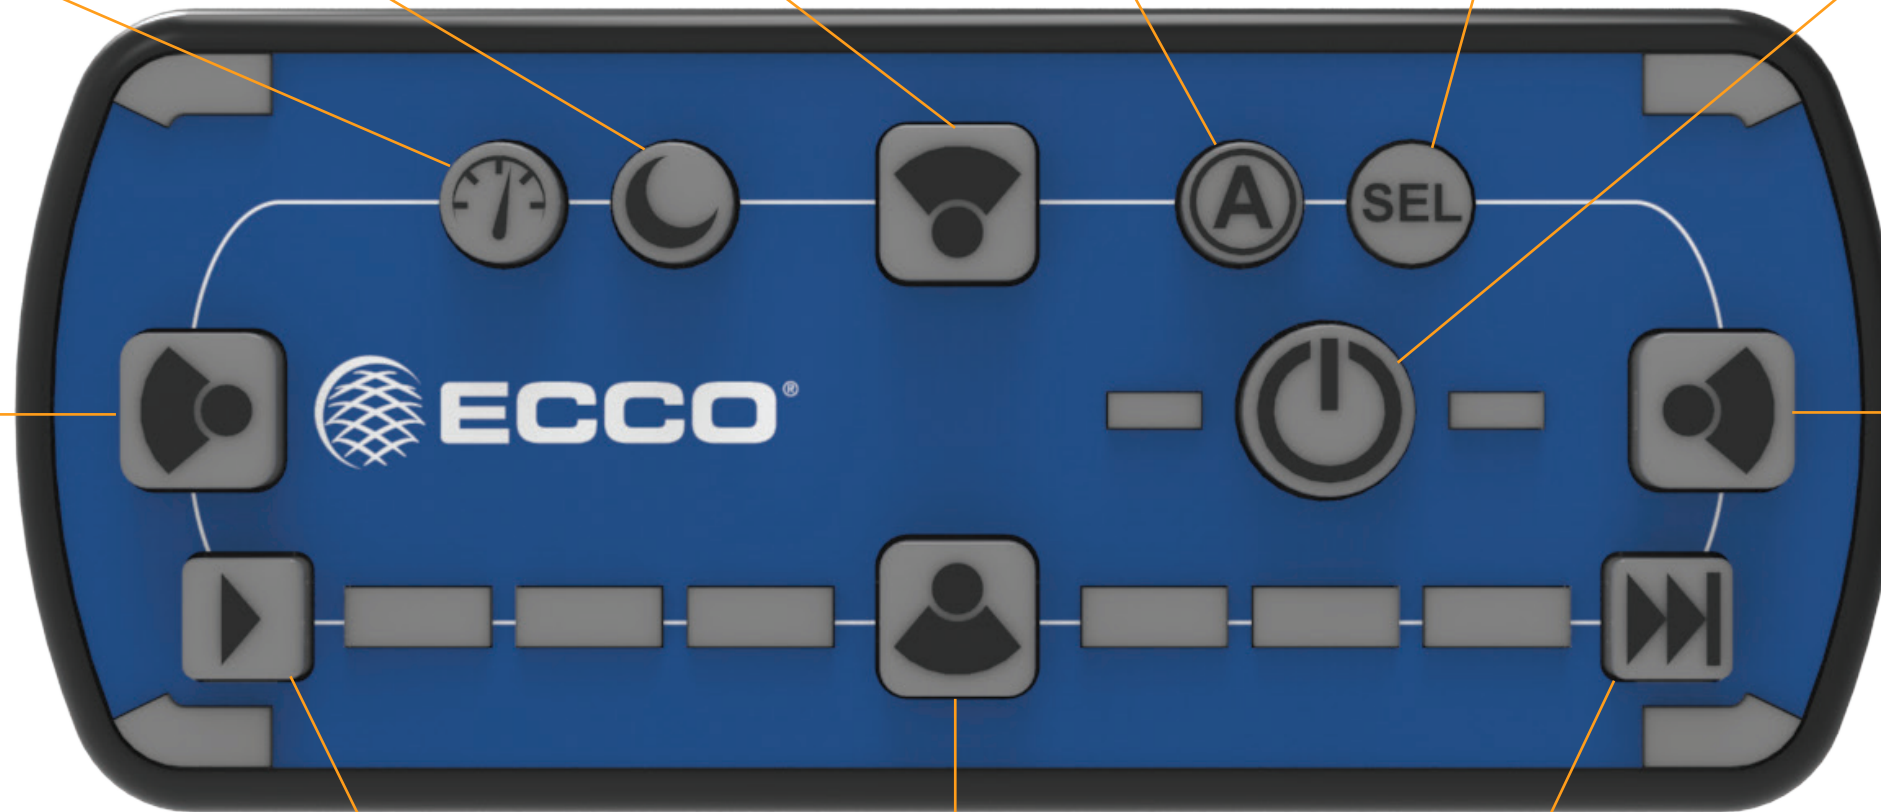

LIGHTBARS

12+ SERIES VANTAGE™

Sleek, Low Profile

The 12+ Series lightbars are versatile and powerful warning devices suitable for a range of vehicle types and duties. With black or white bases, the 12+ offers a sleek and aesthetically pleasing option for a variety of commercial vehicles. The lightbars can either be mounted permanently to the vehicle or mounted using an optional roof mounting kit. The 12+ Series features a durable aluminum chassis, polycarbonate base and lens and has a sleek, low profile, suitable for many vehicle applications. The 12+ Series supports three different kinds of LED modules: Warning modules, Stop-Tail-Turn modules, and white Alley/Takedown/Worklight modules.

Call ECCO For Additional Configurations

12+ PRO ADVANCED CONTROLLER FUNCTIONS

ECCOESG.com

P/N EZ1202

Toggle Press / Press for 2 Seconds

Cruise

Dim
Back Lighting

Take Down
Front Cut

No
Functionality

Select
Program
Flash Patterns

Flash Pattern 1
Flash Pattern 2
Flash Pattern 3

Left Alley
Left Cut

Right Alley
Right Cut

Safety Director
On/Off

Work Light
Rear Cut

Safety Director
Pattern Select