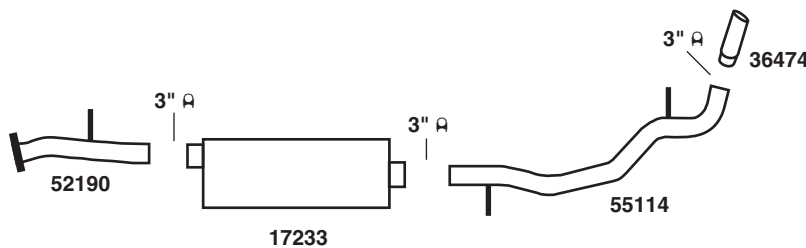

**19361**

Installing a high performance exhaust system has never been easier. These new direct fit systems have been designed to follow OEM routing and mounting points exactly. You don't have to cut or weld brackets and pipes to muffler bodies.

Now you can "bolt-on" a complete DynoMax high performance system — featuring the power boosting Ultra Flo Muffler.

**CHEVROLET TAHOE/GMC YUKON**

**3" System**

**KIT CONTAINS:**

- (1) 17233 MUFFLER
- (1) 52190 PIPE
- (1) 55114 PIPE
- (1) 36474 SPOUT
- (3) 3" CLAMPS

**APPLICATION DATA**

Year	Cyl.	Model & Engine
2006-01	8	Chevrolet/GMC Tahoe/Yukon w/4.8L, 5.3L V8