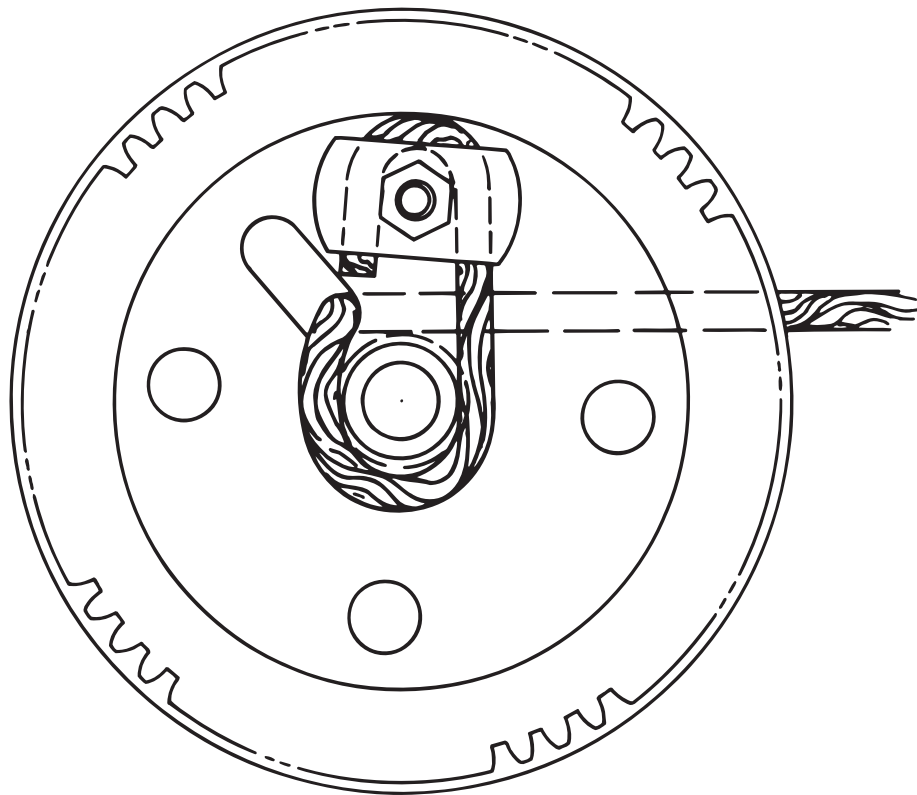

Cable Attachment Method

⚠ WARNING: Keep at least 3 turns of cable on winch drum at all times.