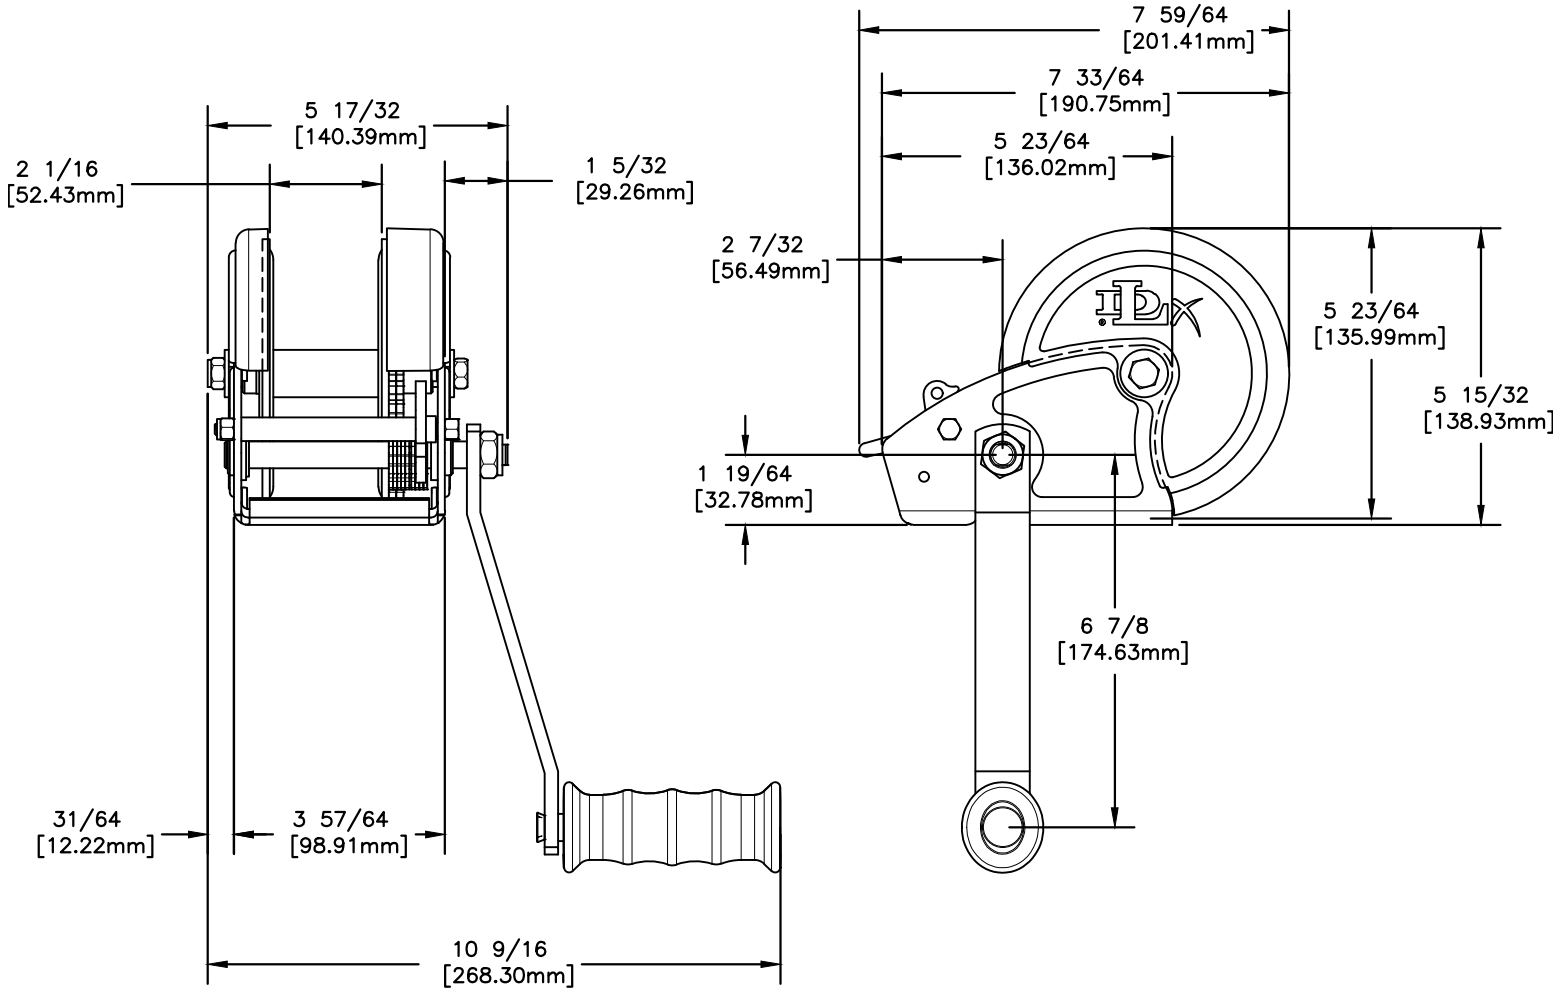

MODEL  
DLx1200  
1200lb/544kg CAPACITY  
PULLING WINCH

FRONT & SIDE VIEW

BASE HOLE PATTERN

Shop the largest selection of reliable winches & accessories in our online store.