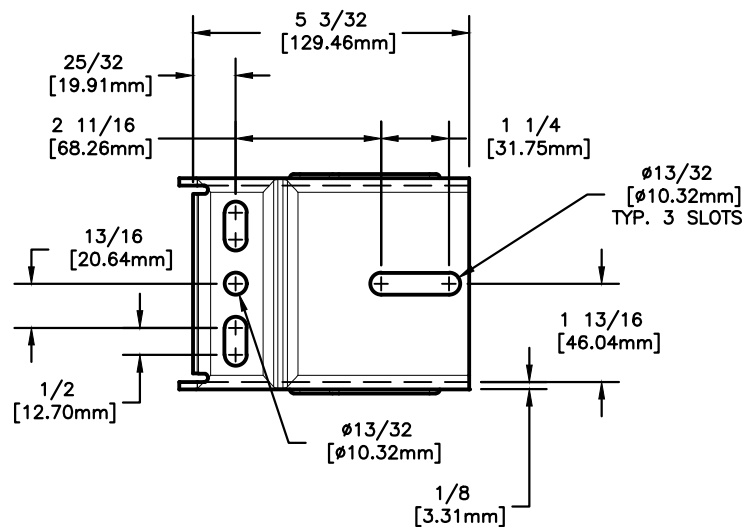

MODEL  
DLx1200  
1200lb/544kg CAPACITY  
PULLING WINCH

FRONT & SIDE VIEW

BASE HOLE PATTERN

Shop the largest selection of reliable winches & accessories in our online store.