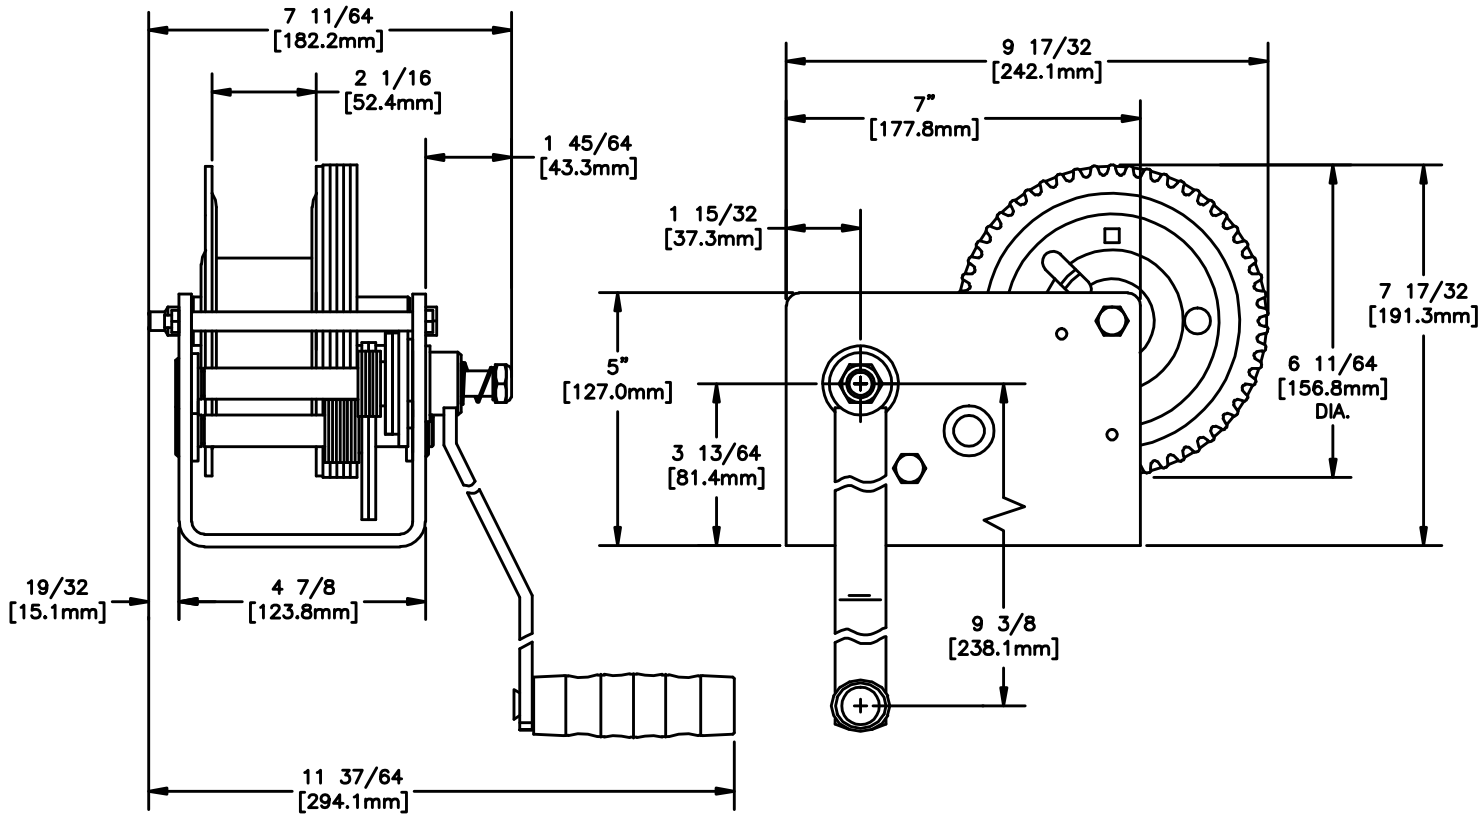

MODEL DLB2500A
2500lb/1134kg CAPACITY
BRAKE WINCH

FRONT & SIDE VIEW

BASE HOLE PATTERN