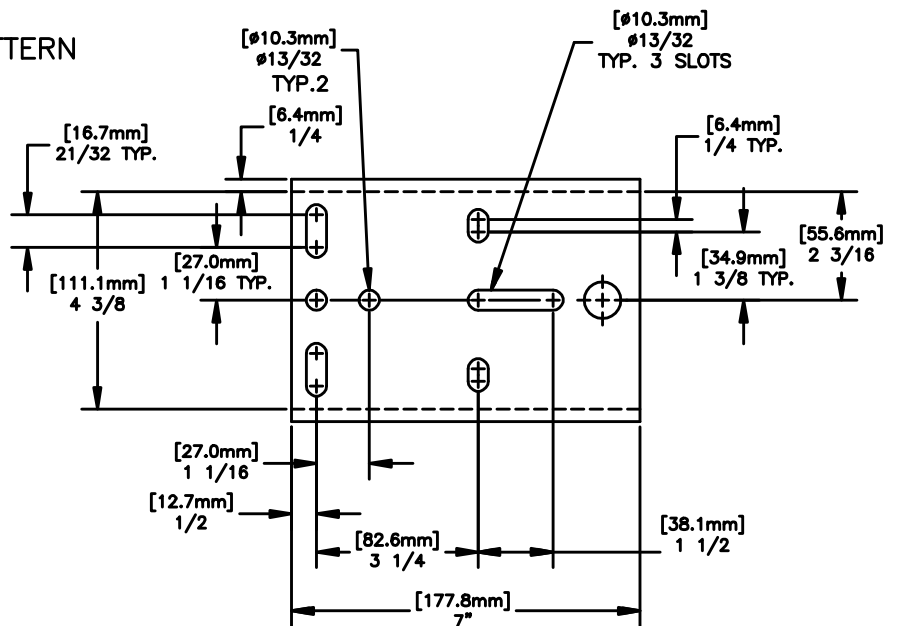

FRONT & SIDE VIEW

MODEL DL3200A
3200lb/1452kg CAPACITY
PULLING WINCH

BASE HOLE PATTERN

Shop the largest selection of reliable winches & accessories in our online store.