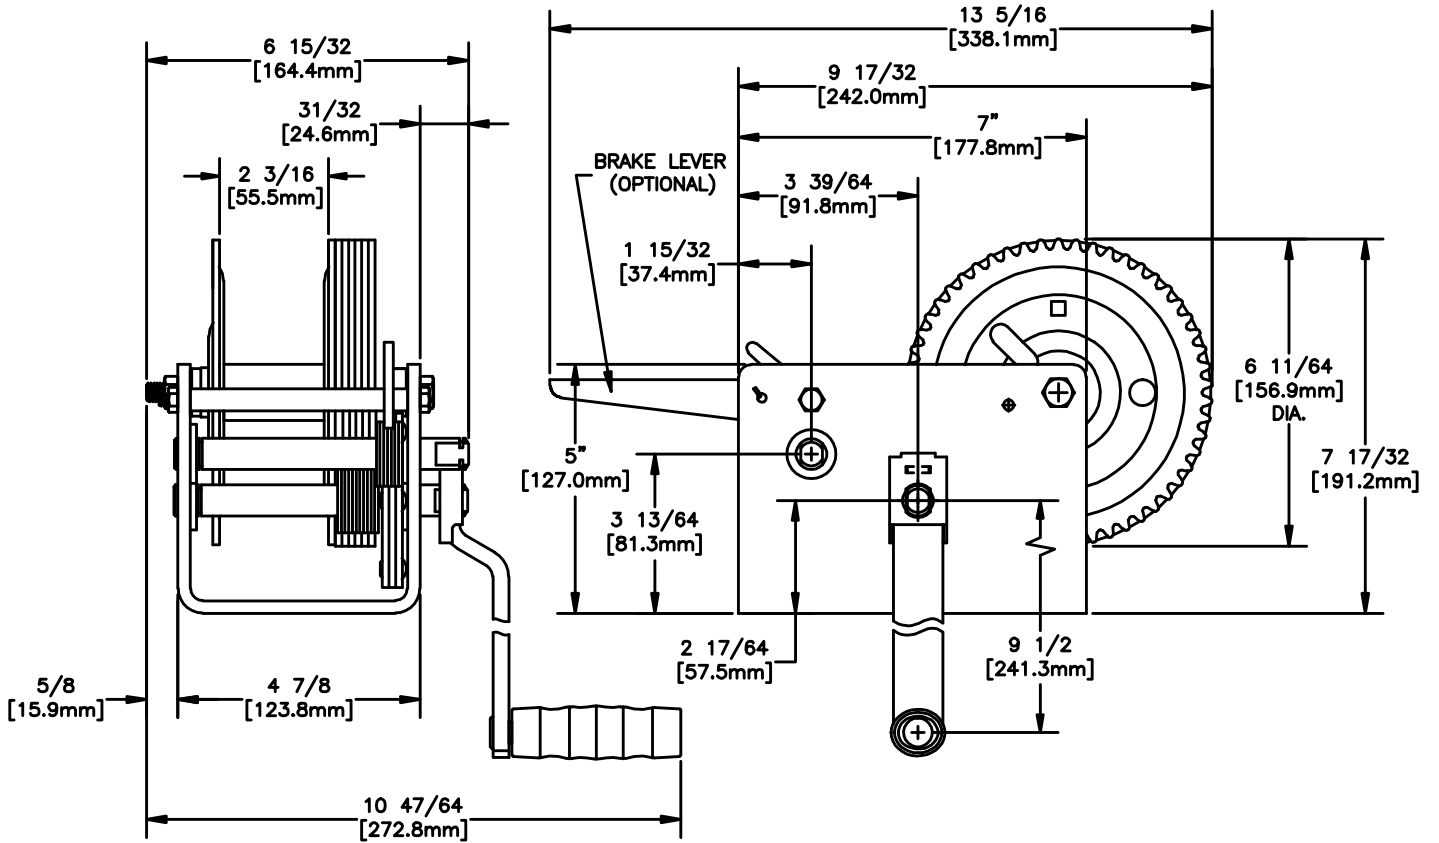

FRONT & SIDE VIEW

MODEL DL3200A
3200lb/1452kg CAPACITY
PULLING WINCH

BASE HOLE PATTERN

Shop the largest selection of reliable winches & accessories in our online store.