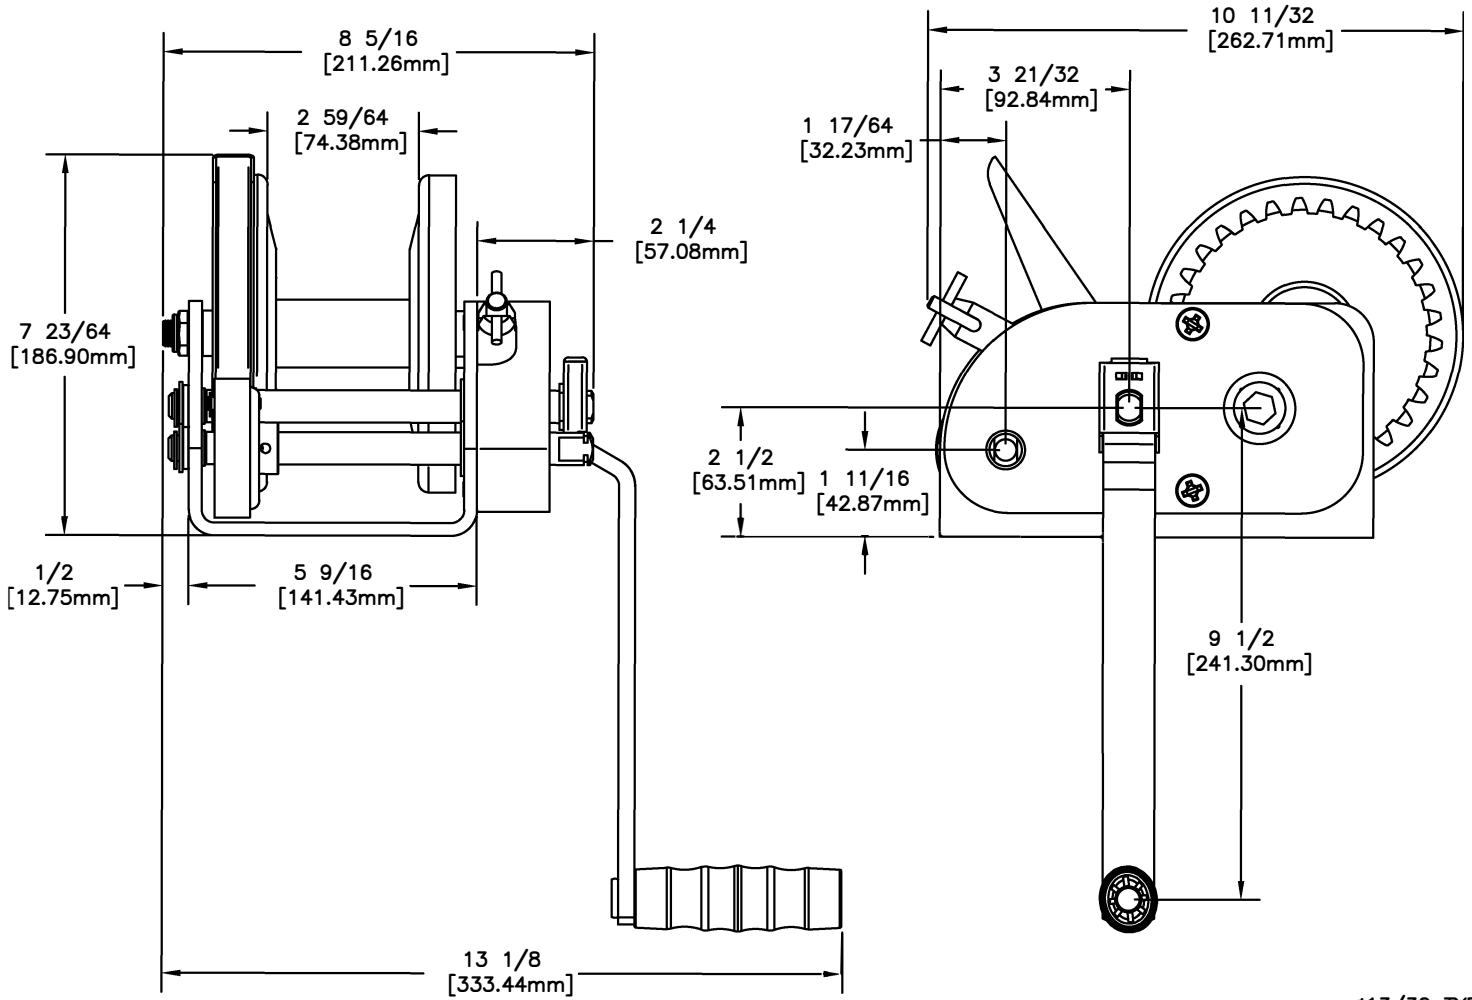

FRONT & SIDE VIEW

MODEL DL3500B
3500lb/1589kg CAPACITY
PULLING WINCH

BASE HOLE PATTERN

Learn more about winches on our website.