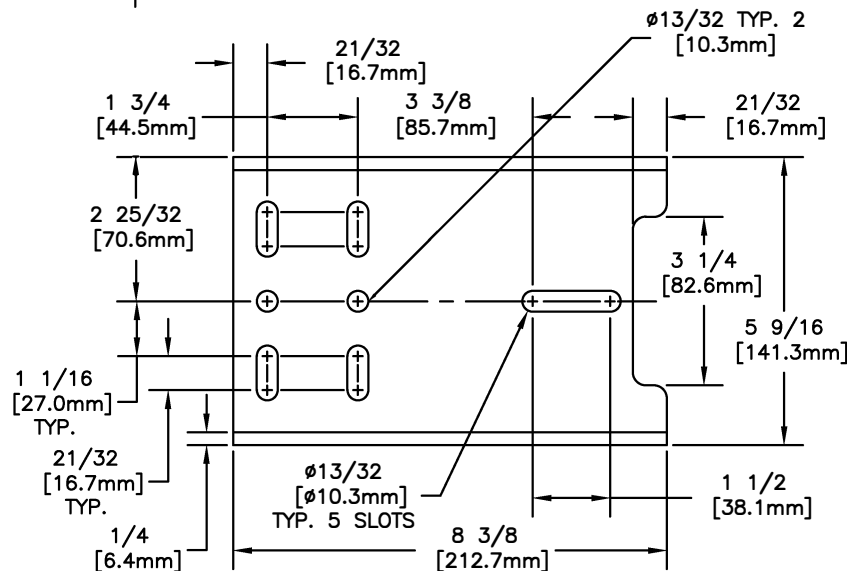

FRONT & SIDE VIEW

MODEL DL3500B
3500lb/1589kg CAPACITY
PULLING WINCH

BASE HOLE PATTERN

Learn more about winches on our website.