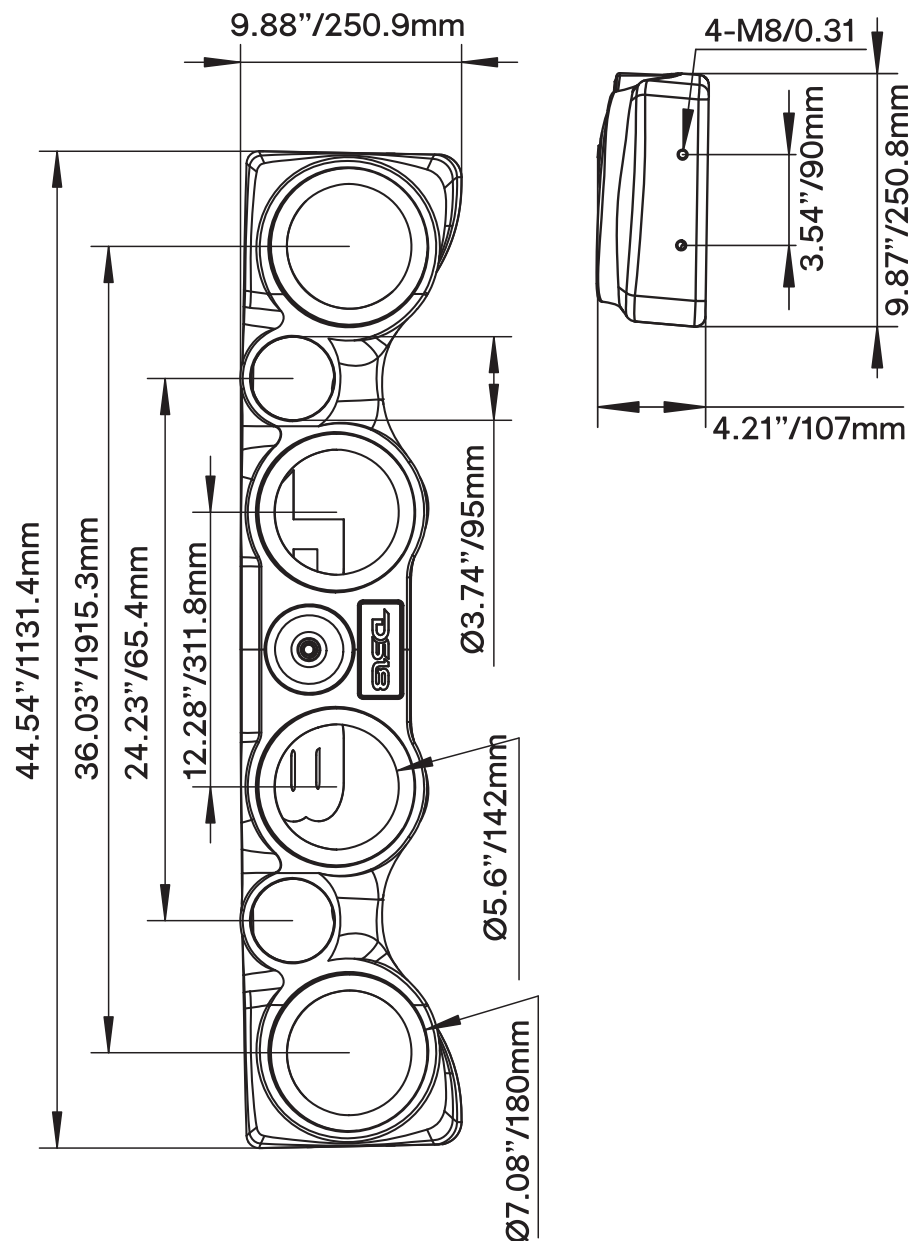

# TJ-SBAR/BK

## TJ-SBAR/BK

DESIGNED ESPECIALLY FOR JEEP 

THIS TJ-SBAR FITS:

4 - 6.5" SPEAKERS 2 - 1.75" TWEETERS

- ▶ 6.5" SPEAKER MOUNTING (DS18 NXL-6 RECOMMENDED)
- ▶ 1.75" TWEETER MOUNTING (DS18 PRO-TW4L RECOMMENDED)
- ▶ 7.5 cm MAX SPEAKER DEPTH
- ▶ HIGH DENSITY PLASTIC COLOR INJECTION MOLDING
- ▶ BUILT-IN RGB LED FOR DS18 LOGO BADGE
- ▶ UV PROTECTED AND ALL ELEMENTS READY
- ▶ LIGHT WEIGHT AND STRONG MATERIAL
- ▶ MOUNTING BRACKET, INPUT CABLE INCLUDED
- ▶ WHITE LED LIGHT BUILT-IN
- ▶ O.E.M FIT