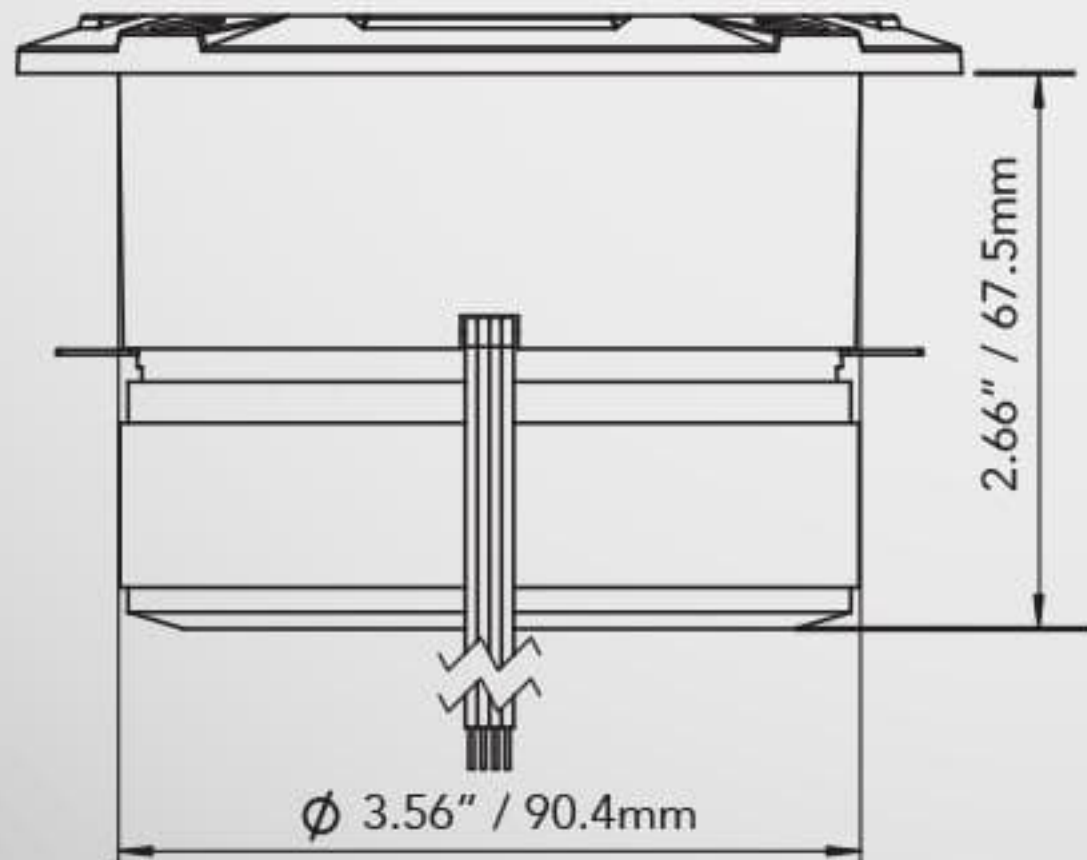

DS18

PRO - TW4L

1.75 TITANIUM SUPER BULLET TWEETER

MEASUREMENTS:

- OVERALL DIAMETER: 115MM / 4.53"
- FRONT MOUNT BAFFLE CUTOUT: 90.4MM / 3.56"
- MOUNTING DEPTH: 67.5MM / 2.66"
- OVERALL DEPTH: 72.5MM / 2.85"
- NET WEIGHT: 1.25 KG