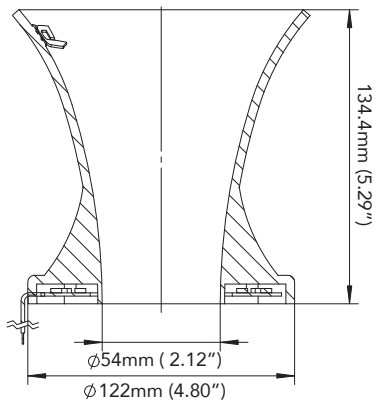

DS18
PRO

PRO-HPR

**RAW
COLOR**

**THROAT DIAMETER:
2"**

**OVERALL DEPTH:
5.29"**

DIMENSIONS

SPECIFICATIONS

Raw Color

Material: Injection ABS/PC

Mounting Depth: 134.4mm (5.29")

Profile: Circular

Installation Method: Screw Down

Coverage: 90°

Fits Most 50.8mm (2") Throat

Diameter Drivers

Low Frequency Limit: 1K

MEASUREMENTS

Overall Diameter: 136mm (5.35")

Overall Depth: 134.4mm (5.29")

Net Weight: 205g (0.45lb)

DS18

PRO

PRO-HPR

View [other car speakers](#) made by DS18 on our website.