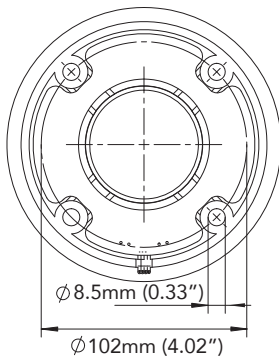

DS18
PRO

PRO-HPR

**RAW
COLOR**

**THROAT DIAMETER:
2"**

**OVERALL DEPTH:
5.29"**

DIMENSIONS

SPECIFICATIONS

Raw Color

Material: Injection ABS/PC

Mounting Depth: 134.4mm (5.29")

Profile: Circular

Installation Method: Screw Down

Coverage: 90°

Fits Most 50.8mm (2") Throat

Diameter Drivers

Low Frequency Limit: 1K

MEASUREMENTS

Overall Diameter: 136mm (5.35")

Overall Depth: 134.4mm (5.29")

Net Weight: 205g (0.45lb)

DS18

PRO

PRO-HPR

View [other car speakers](#) made by DS18 on our website.