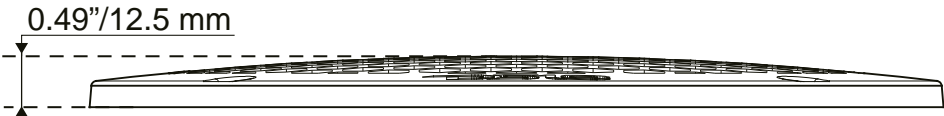

PRO-GRILL8MS

PRO-GRILL8MS

GENERAL SPECIFICATIONS:

- Designed for Mid-Range Speakers
- Nominal Diameter..... 8.35"/212 mm
- Installation Type..... Bolt-on
- Grill Material ..... Steel Metal Mesh
- Grill Color..... Painted High Glossy Red

RECOMMENDED FOR USE WITH PRO-SM8.2 MID-RANGE
(NOT INCLUDED)