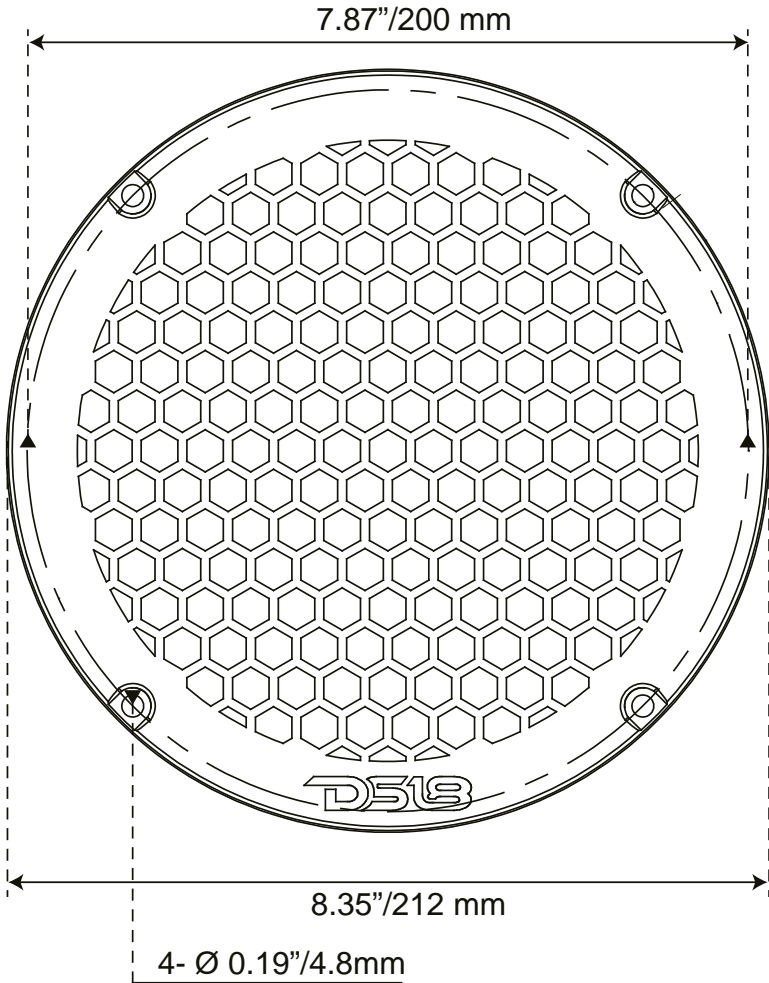

PRO-GRILL8MS

PRO-GRILL8MS

GENERAL SPECIFICATIONS:

- Designed for Mid-Range Speakers
- Nominal Diameter..... 8.35"/212 mm
- Installation Type..... Bolt-on
- Grill Material ..... Steel Metal Mesh
- Grill Color..... Painted High Glossy Red

RECOMMENDED FOR USE WITH PRO-SM8.2 MID-RANGE
(NOT INCLUDED)