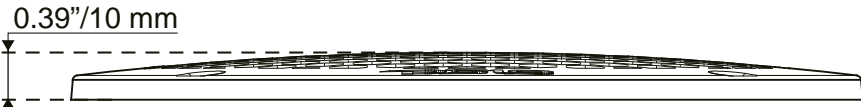

D518[®]
PRO

PRO-GRILL6MS

6.5" SLIM METAL MESH SPEAKER GRILL

PRO-GRILL6MS

PRO-GRILL6MS

GENERAL SPECIFICATIONS:

Designed for Mid-Range Speakers
Nominal Diameter..... 6.58"/167mm
Installation Type..... Bolt-on
Grill Material Steel Metal Mesh
Grill Color..... Painted High Glossy Red