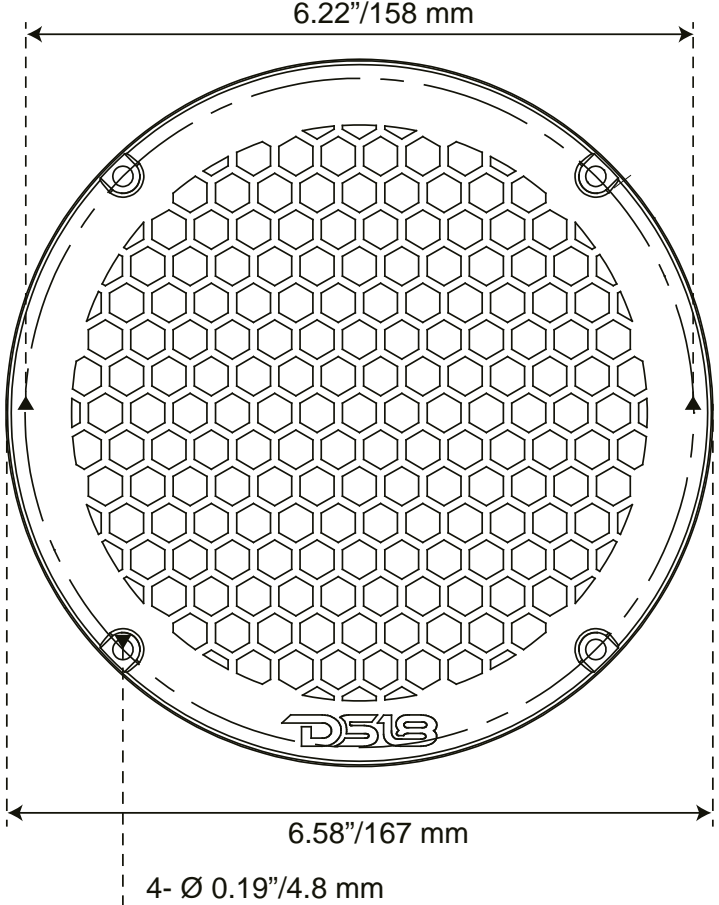

D518[®]
PRO

PRO-GRILL6MS

6.5" SLIM METAL MESH SPEAKER GRILL

PRO-GRILL6MS

PRO-GRILL6MS

GENERAL SPECIFICATIONS:

Designed for Mid-Range Speakers
Nominal Diameter..... 6.58"/167mm
Installation Type..... Bolt-on
Grill Material Steel Metal Mesh
Grill Color..... Painted High Glossy Red

RECOMMENDED FOR USE WITH:

- **PRO-SM6.2**
6.5" SLIM MOTORCYCLE WATER RESISTANT MID-RANGE SPEAKER
- **PRO-X6.4BMSL**
6.5" MID-RANGE SLIM SPEAKER WITH BULLET
- **PRO-X6M**
6.5" MID-RANGE SPEAKER
(SPEAKERS NOT INCLUDED)