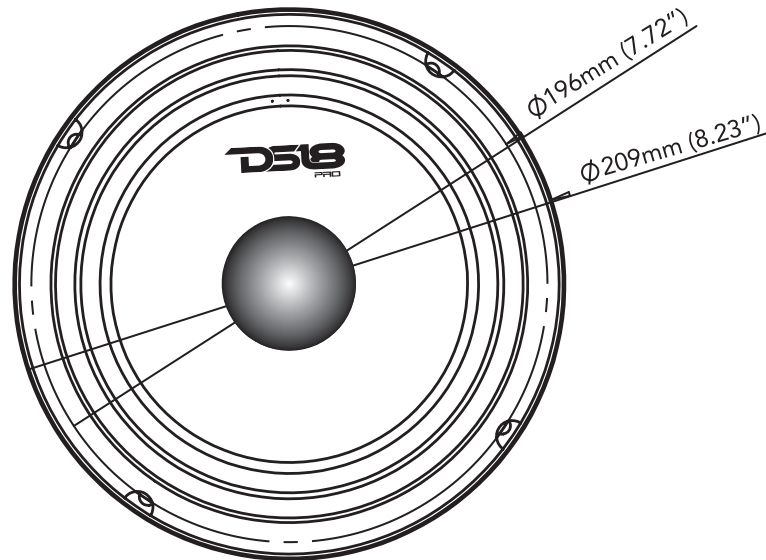

PRO-GM8B

Black Color Paper Woofer Cone

Cloth Surround, Black Stamp Basket

8" Nominal Basket Diameter With Bullet

Magnet Structure: 30 Oz with Rubber Boot Cover

580 Watts MAX Power

190 Watts RMS Power

1.5" High Temperature Kapton Voice Coil

Sensitivity: 95dB

Nominal Impedance: 8 OHM

Frequency Response: 125-12KHZ

Mounting Depth: 3.19"/81MM

SPL vs. FREQ

PRO-GM8B

**8" MIDRANGE LOUDSPEAKER
WITH BULLET**

OWNER'S MANUAL

PRO-GM8B

8" MIDRANGE LOUDSPEAKER WITH BULLET

SPECIFICATIONS:

Overall Diameter	209mm / 8.23"
Baffle Cutout Diameter	182mm / 7.17"
Mounting Depth	81mm / 3.19"
Nominal Impedance	8 OHM
Rms Power Handling	190 Watts
Maximum Power Handling	580 Watts
Sensitivity (1w/1m)	95dB
Frequency Response	125-12KHz
Voice Coil Diameter	38.6mm / 1.5"
Winding Material	KCCAW
Magnet Weight	Ferrite 30 Oz.
Basket Material	Steel