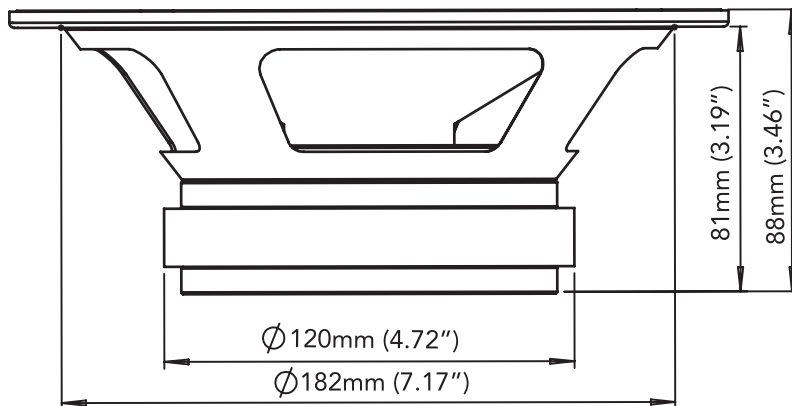

PRO-GM8B

8" MIDRANGE LOUDSPEAKER WITH BULLET

SPECIFICATIONS:

Overall Diameter	209mm / 8.23"
Baffle Cutout Diameter	182mm / 7.17"
Mounting Depth	81mm / 3.19"
Nominal Impedance	8 OHM
Rms Power Handling	190 Watts
Maximum Power Handling	580 Watts
Sensitivity (1w/1m)	95dB
Frequency Response	125-12KHz
Voice Coil Diameter	38.6mm / 1.5"
Winding Material	KCCAW
Magnet Weight	Ferrite 30 Oz.
Basket Material	Steel