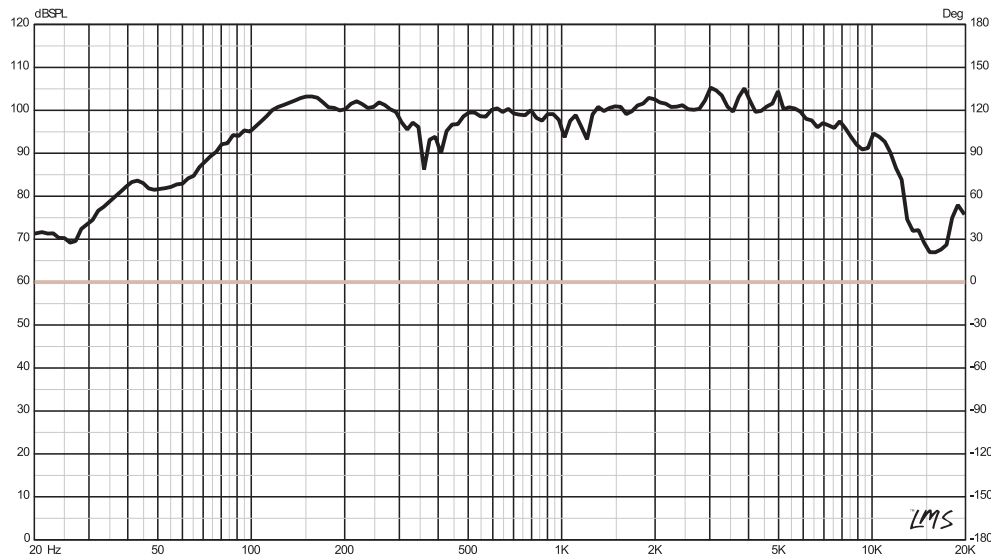

PRO-GM8B

Black Color Paper Woofer Cone

Cloth Surround, Black Stamp Basket

8" Nominal Basket Diameter With Bullet

Magnet Structure: 30 Oz with Rubber Boot Cover

580 Watts MAX Power

190 Watts RMS Power

1.5" High Temperature Kapton Voice Coil

Sensitivity: 95dB

Nominal Impedance: 8 OHM

Frequency Response: 125-12KHZ

Mounting Depth: 3.19"/81MM

SPL vs. FREQ

PRO-GM8B

**8" MIDRANGE LOUDSPEAKER
WITH BULLET**

OWNER'S MANUAL

PRO-GM8B

8" MIDRANGE LOUDSPEAKER WITH BULLET

SPECIFICATIONS:

Overall Diameter	209mm / 8.23"
Baffle Cutout Diameter	182mm / 7.17"
Mounting Depth	81mm / 3.19"
Nominal Impedance	8 OHM
Rms Power Handling	190 Watts
Maximum Power Handling	580 Watts
Sensitivity (1w/1m)	95dB
Frequency Response	125-12KHz
Voice Coil Diameter	38.6mm / 1.5"
Winding Material	KCCAW
Magnet Weight	Ferrite 30 Oz.
Basket Material	Steel

THIELE, SMALL PARAMETERS

Fs	89Hz
Re	6.5 OHM
Qes	0.791
Qms	9.26
Qts	0.728
Vas	16.23dm ³

PRO-GM8B 8" MIDRANGE LOUD SPEAKER WITH BULLET