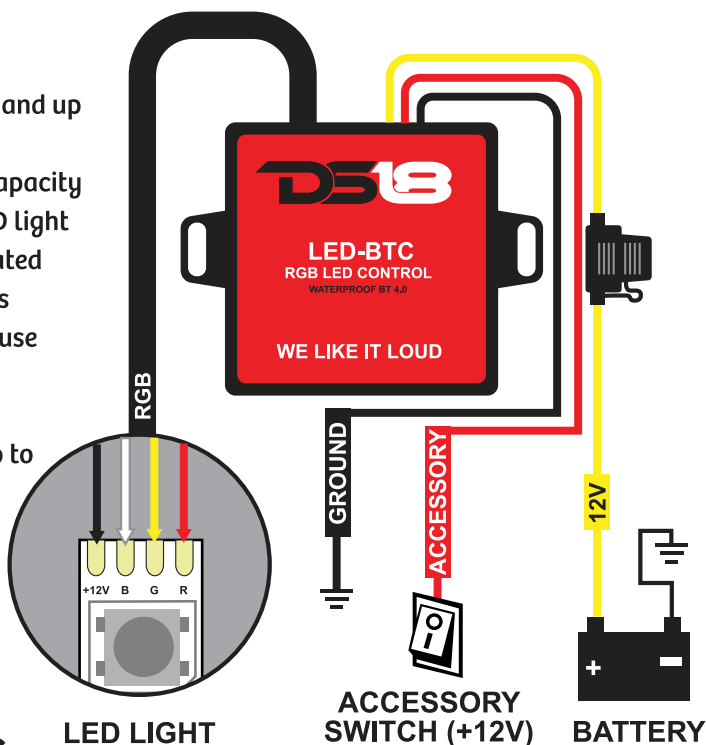

DS18®

The LED-BTC is an app-based, BT solution for RGB LED lighting control. The applications are truly limitless, lending to all types of environments whether wet or dry.

LED-BTC RGB LED CONTROL

FEATURES:

- BT 4.0 (Faster speed and up to 150 ft. range*)
- 5 Amps of lighting capacity
- Control multiple LED light
- Waterproof - IP65 Rated
- 12 VOLT applications
- Not for submersible use
- iOS - connect up to 7 controllers
- Android - connect up to 4 controllers
- Compatible with Android and iPhone

*Depends on the conditions.

DOWNLOAD OUR APP
DS18 LED BTC

Check out the collection of car stereo / video installation parts we offer.