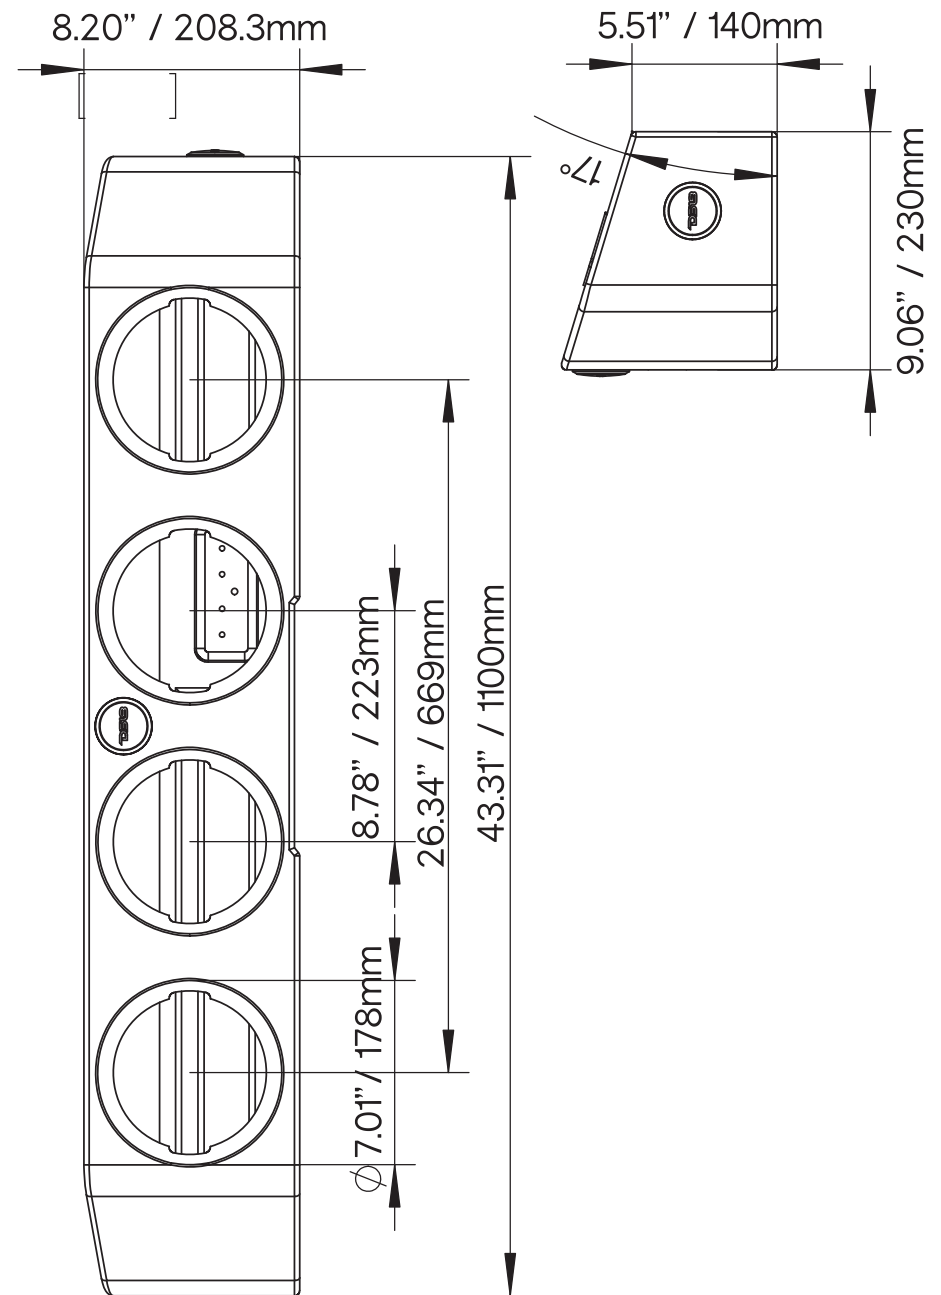

DS18®

HYDRO

JT-S64

DESIGNED SPECIALLY FOR JEEP GLADIATOR
UNDERNEATH REAR SEAT

THIS JT-S64 FITS: 4 x 6.5" SUBWOOFERS

- 6.5" SUBWOOFER MOUNTING (DS18 Z6 OR OTHER 6.5" SUBWOOFER RECOMMENDED)
- HIGH DENSITY PLASTIC MOLDED WITH COLOR INJECTED
- UV PROTECTED AND ALL ELEMENTS READY
- LIGHTWEIGHT & STRONG DURABLE MATERIAL
- BUILT-IN RGB LED FOR DS18 LOGO BADGE
- MOUNTING HARDWARE AND WIRES INCLUDED
- SEALED ENCLOSURE 1.31CUFT/37.5L
- O.E.M FIT

JT-S64

▲▲ FOR ALL
ELEMENTS

BUILT-IN

FOR DS18 LOGO BADGE

DOWNLOAD THE DS18 LED BTC APP
 COMPATIBLE WITH THE DS18
LED-BTC OR ANY OTHER
RF/BT/WIFI CONTROLLER FOR
MULTI-FUNCTION RGB LED
LIGHTING. (SOLD SEPARATELY)

Learn more about [other subwoofers & boxes](#) by [DS18](#) on our website.