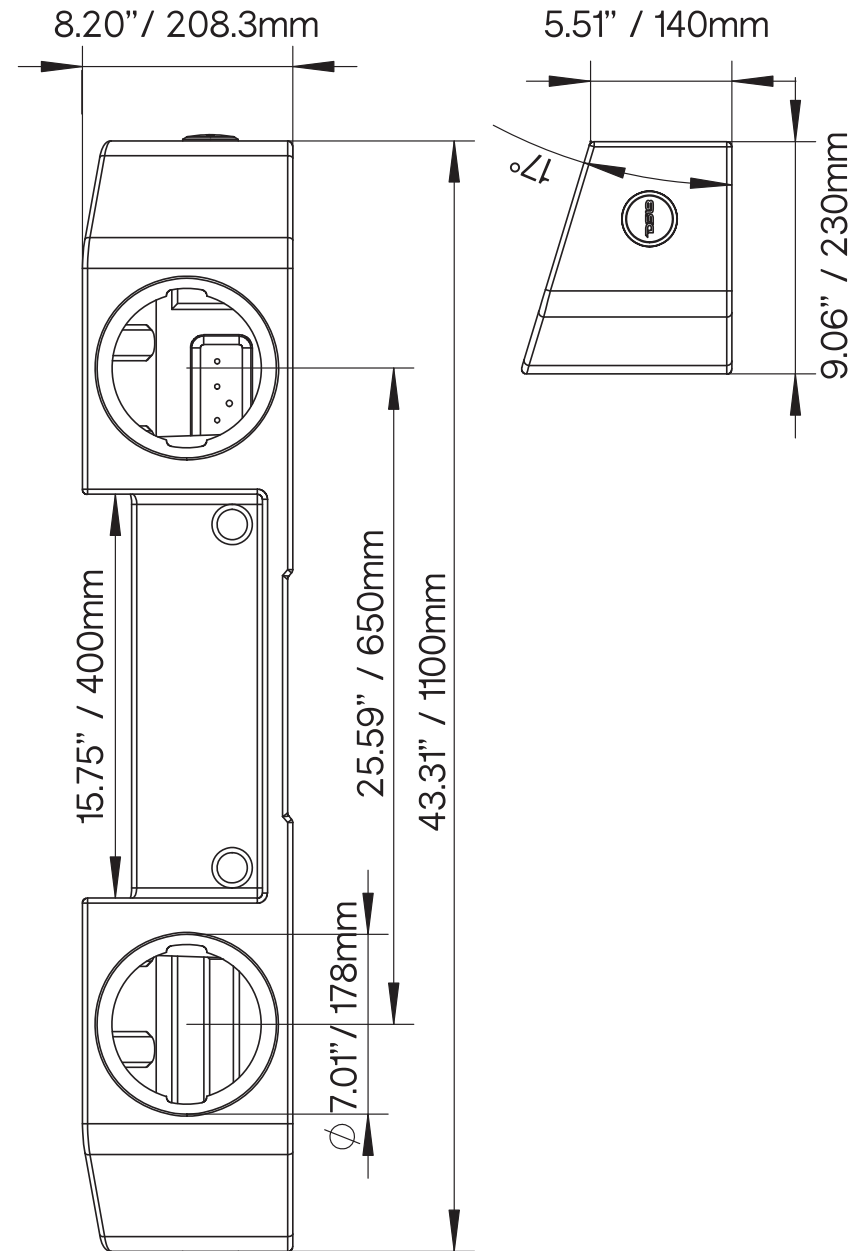

DS18®

HYDRO

JT-S62

DESIGNED SPECIALLY FOR JEEP GLADIATOR
UNDERNEATH REAR SEAT

THIS JT-S62 FITS: 2 x 6.5" SUBWOOFERS

- 6.5" SUBWOOFER MOUNTING (DS18 Z6 OR OTHER 6.5" SUBWOOFER RECOMMENDED)
- HIGH DENSITY PLASTIC MOLDED WITH COLOR INJECTED
- UV PROTECTED AND ALL ELEMENTS READY
- LIGHTWEIGHT & STRONG DURABLE MATERIAL
- BUILT-IN RGB LED FOR DS18 LOGO BADGE
- MOUNTING HARDWARE AND WIRES INCLUDED
- SEALED ENCLOSURE 0.85CUFT/24L
- AMP RACK - BUILT IN
- O.E.M FIT

JT-S62

FOR ALL
ELEMENTS

BUILT-IN
RGB
FOR DS18 LOGO BADGE

DOWNLOAD THE DS18 LED BTC APP
COMPATIBLE WITH THE DS18
LED-BTC OR ANY OTHER
RF/BT/WIFI CONTROLLER FOR
MULTI-FUNCTION RGB LED
LIGHTING. (SOLD SEPARATELY)

Learn more about [other subwoofers & boxes](#) by [DS18](#) on our website.