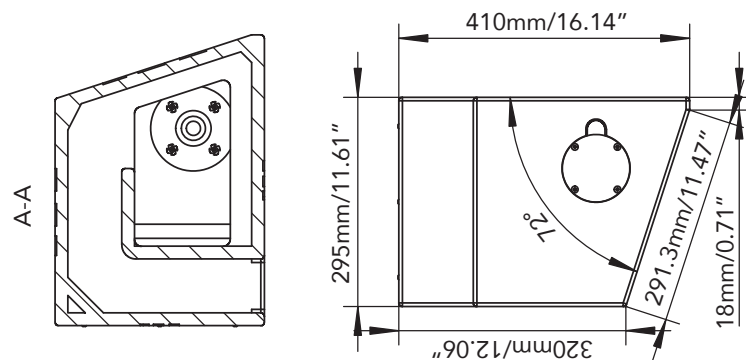

### JSUB.2

2x12" SUBWOOFER BOX

- ▶ FITS ANY DS18 12" SUBWOOFER
- ▶ DREAM RGB LED LIGHT BUILT-IN
- ▶ ACRYLIC VIEWING WINDOW FOR THE SUBWOOFERS
- ▶ THE MOUNTING BRACKET FOR JK & JKU IS INCLUDED
- ▶ 2M RGB INPUT WIRES
- ▶ SPEAKER CONNECT WIRES INCLUDED
- ▶ ANGLE MOUNTING "L" BRACKET INCLUDED
- ▶ BLACK PAINTED MDF 10MM ENCLOSURE
- ▶ INTERNAL VOL AREA: 3.2 Ft<sup>3</sup> / 90.6 L
- ▶ PORT TUNE: 35Hz