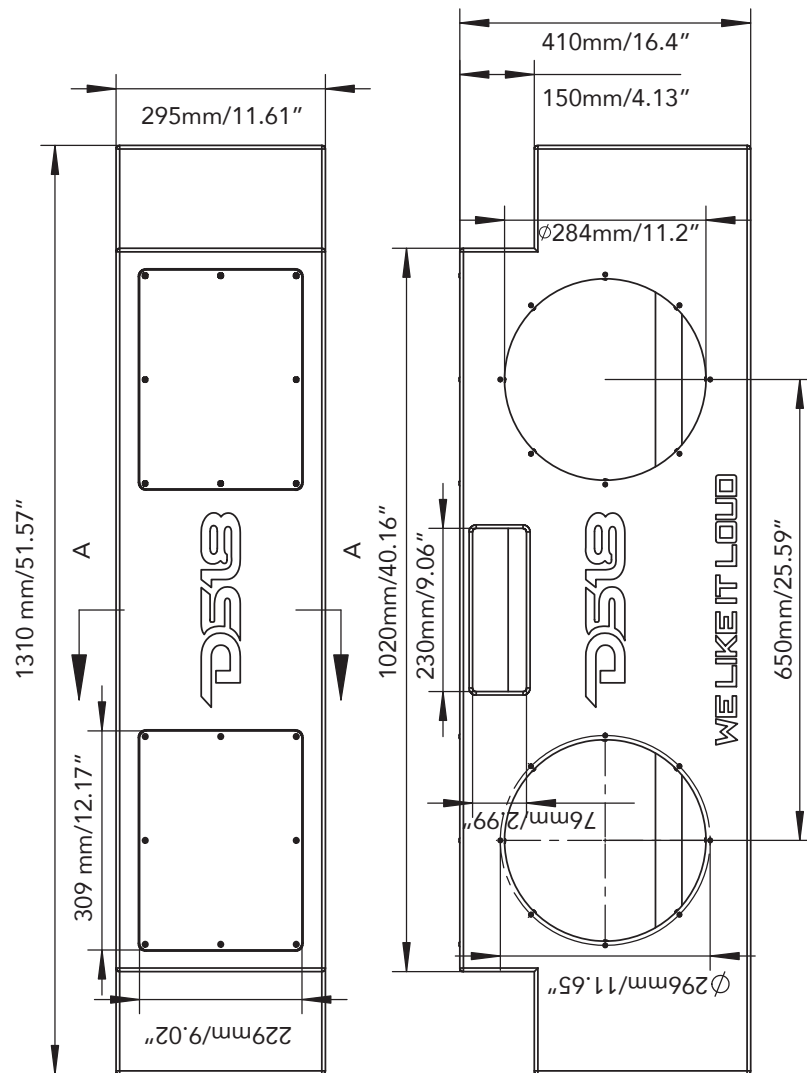

### JSUB.2

2x12" SUBWOOFER BOX

- ▶ FITS ANY DS18 12" SUBWOOFER
- ▶ DREAM RGB LED LIGHT BUILT-IN
- ▶ ACRYLIC VIEWING WINDOW FOR THE SUBWOOFERS
- ▶ THE MOUNTING BRACKET FOR JK & JKU IS INCLUDED
- ▶ 2M RGB INPUT WIRES
- ▶ SPEAKER CONNECT WIRES INCLUDED
- ▶ ANGLE MOUNTING "L" BRACKET INCLUDED
- ▶ BLACK PAINTED MDF 10MM ENCLOSURE
- ▶ INTERNAL VOL AREA: 3.2 Ft<sup>3</sup> / 90.6 L
- ▶ PORT TUNE: 35Hz