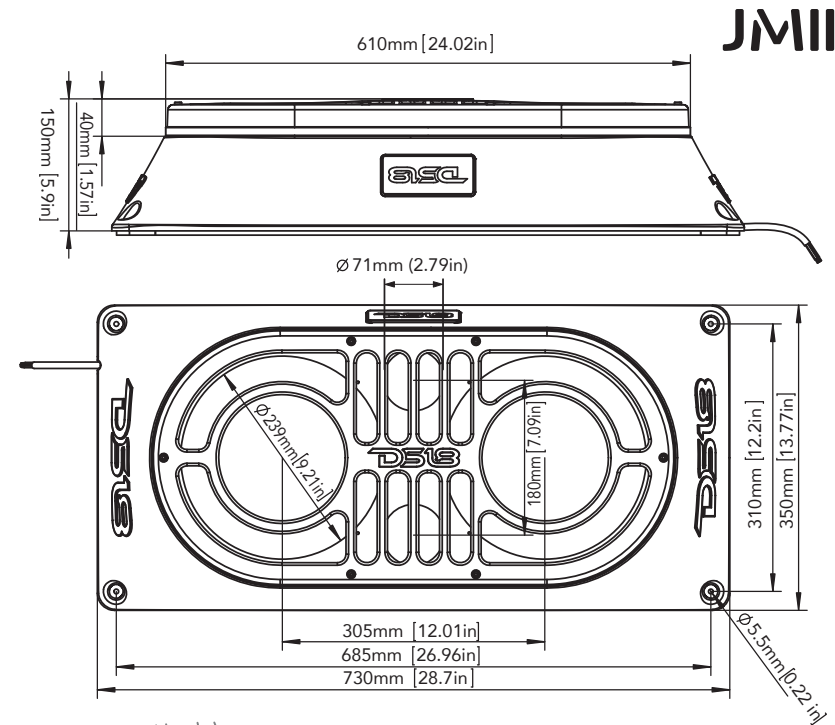

Learn more about [other subwoofers & boxes](#) by DS18 on our website.