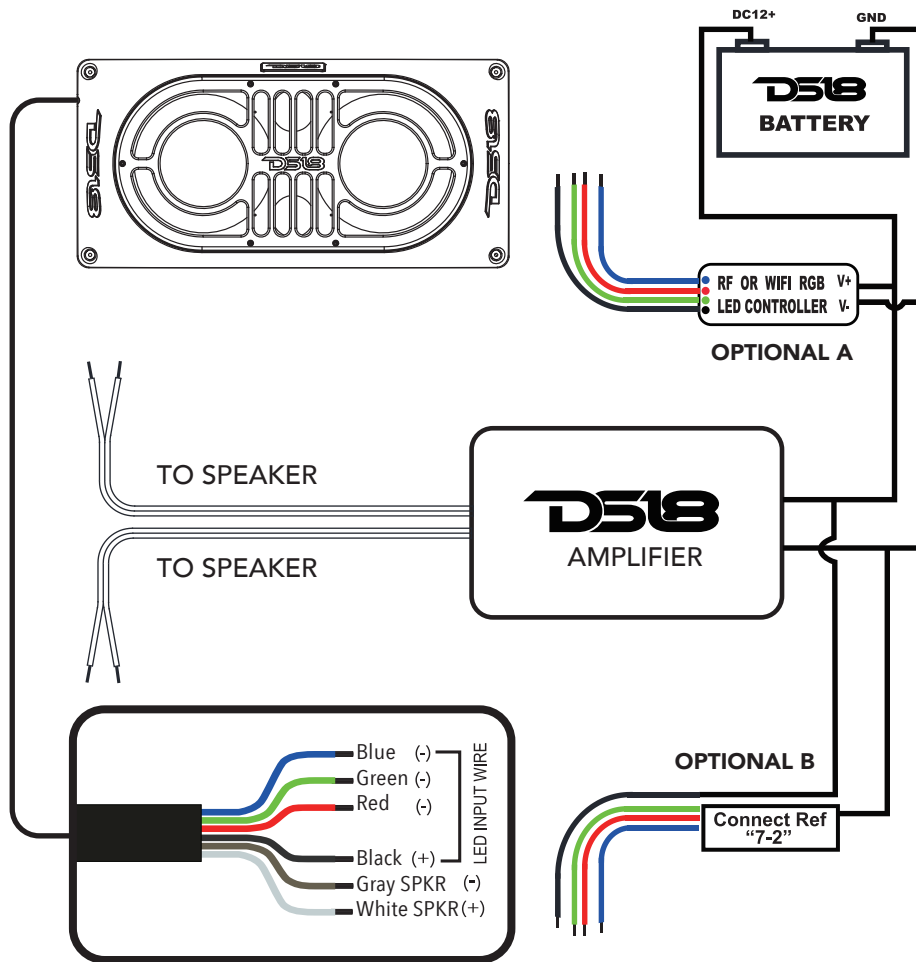

JMID

Durable Polyethylene (PE) Box

Injection ABS Grill With Built-In RGB Around The Grill Inside

Built-In RGB For DS18 Logo Badge

8 Core 1.5m Input Wires For RGB And Stereo Speakers

Size: D x W x H: 730mm / 350mm / 150mm

28.74" / 13.77" / 5.9"

JMID IS DESIGNED FOR THE JEEP JK, JKU, JL & ANY OTHER
UNIVERSAL APPLICATION.

THIS JMID HOUSES: 2 - 10" MIDRANGE SPEAKERS,
AND 2 BULLET TWEETERS.

- ▶ MOUNTS 2 - 10" MIDRANGE SPEAKERS (DS18 PRO-X10M 10")
MOUNTING HOLE DIAMETER: 234mm (9.21")
- ▶ MOUNTS 2 - 3" TWEETERS (DS18 PRO-TW220 3.18")
MOUNTING HOLE DIAMETER: 71mm (2.79")
- ▶ 95mm (3.74") MAX SPEAKER DEPTH
- ▶ MIDRANGE SPEAKERS AND TWEETERS NOT INCLUDED

JMID

MIDRANGE AND TWEETER BOX

JMID

DS18

- Black Wire "BK" Connected to Battery Positive (+12v)
- Blue Color Light "B" Connected to Battery Negative (-)
- Green Color Light "G" Connected to Battery Negative (-)
- Red Color Light "R" Connected to Battery Negative (-)
- Purple Color Light "R" and "B" Connected to Battery Negative (-)
- Yellow Color Light "R" and "G" Connected to Battery Negative (-)
- Cyan Color Light "B" and "G" Connected to Battery Negative (-)
- White Color Light "R"; "B" and "G" Connected to Battery Negative (-)