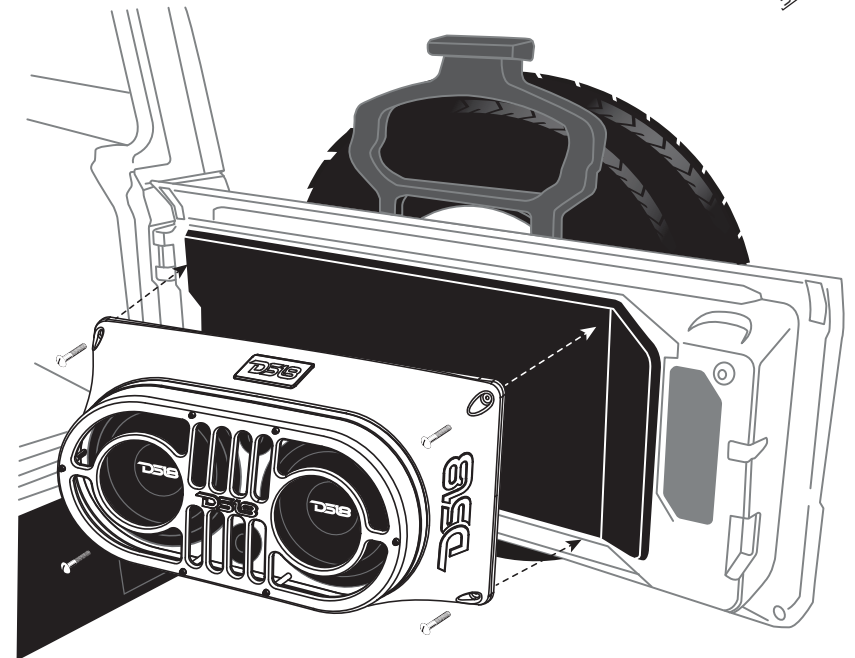

28.74" / 13.77" / 5.9"

JMID IS DESIGNED FOR THE JEEP JK, JKU, JL & ANY OTHER
UNIVERSAL APPLICATION.

THIS JMID HOUSES: 2 - 10" MIDRANGE SPEAKERS,
AND 2 BULLET TWEETERS.

- ▶ MOUNTS 2 - 10" MIDRANGE SPEAKERS (DS18 PRO-X10M 10")
MOUNTING HOLE DIAMETER: 234mm (9.21")
- ▶ MOUNTS 2 - 3" TWEETERS (DS18 PRO-TW220 3.18")
MOUNTING HOLE DIAMETER: 71mm (2.79")
- ▶ 95mm (3.74") MAX SPEAKER DEPTH
- ▶ MIDRANGE SPEAKERS AND TWEETERS NOT INCLUDED

JMID

MIDRANGE AND TWEETER BOX

JMID

DS18

- Black Wire "BK" Connected to Battery Positive (+12v)
- Blue Color Light "B" Connected to Battery Negative (-)
- Green Color Light "G" Connected to Battery Negative (-)
- Red Color Light "R" Connected to Battery Negative (-)
- Purple Color Light "R" and "B" Connected to Battery Negative (-)
- Yellow Color Light "R" and "G" Connected to Battery Negative (-)
- Cyan Color Light "B" and "G" Connected to Battery Negative (-)
- White Color Light "R"; "B" and "G" Connected to Battery Negative (-)