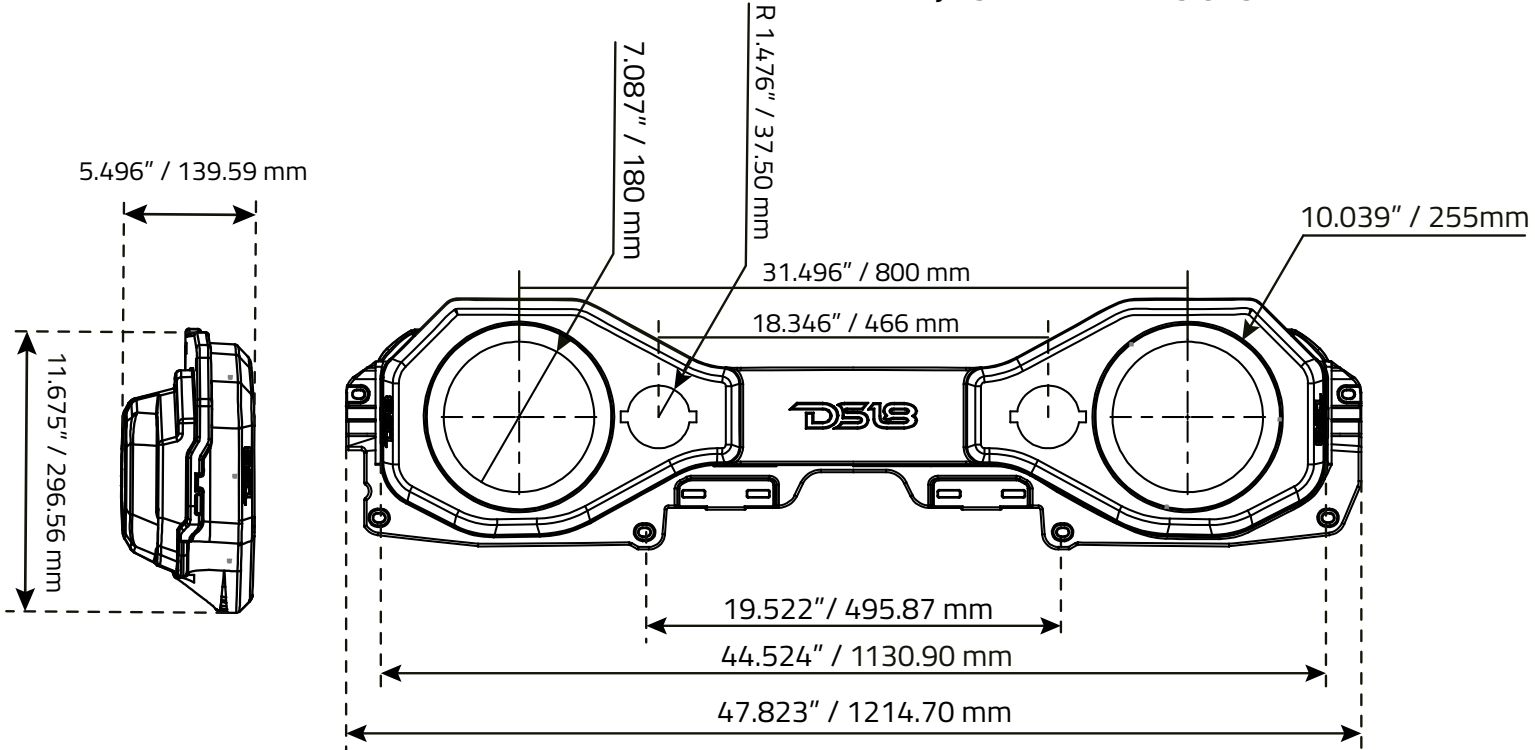

JL-SBAR22 DIMENSIONS

WE LIKE IT LOUD

ALL RECOMMENDED SPEAKERS AND TWEETERS ARE SOLD SEPARATELY