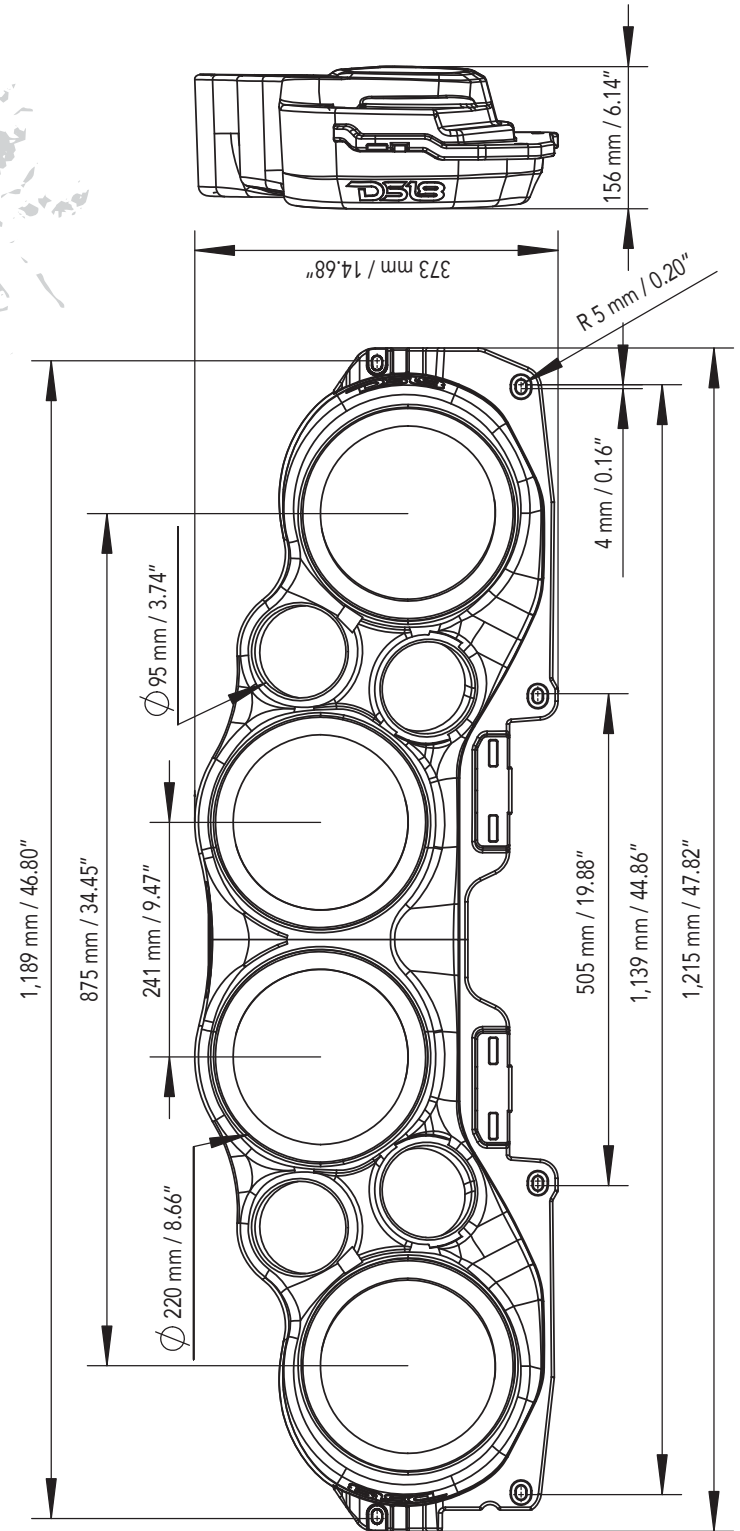

DS18®

HYDRO

JL-SBAR

JEEP SOUNDBAR

▲▲FOR ALL
ELEMENTS

- 8" SPEAKER MOUNTING
  (FITS ANY DS18 8" SPEAKER)
- $\Phi 3.72$ " TWEETER MOUNTING
  (DS18 PRO-TW4L RECOMMENDED)
- 10.5 cm MAX SPEAKER DEPTH
- HIGH DENSITY PLASTIC MOLDED
  WITH COLOR INJECTED
- UV PROTECTED AND ALL ELEMENTS READY
- LIGHT WEIGHT AND STRONG MATERIAL
- O.E.M FIT

BUILT-IN

FOR DS18 LOGO BADGE

DOWNLOAD THE DS18 LED BTC APP

COMPATIBLE WITH THE DS18 LED-BTC OR
ANY OTHER RF/BT/WIFI CONTROLLER FOR
MULTI-FUNCTION RGB LED LIGHTING.
(SOLD SEPARATELY)

DESIGNED
SPECIALLY
FOR JEEP

View [other car speakers](#) made by DS18 on our website.