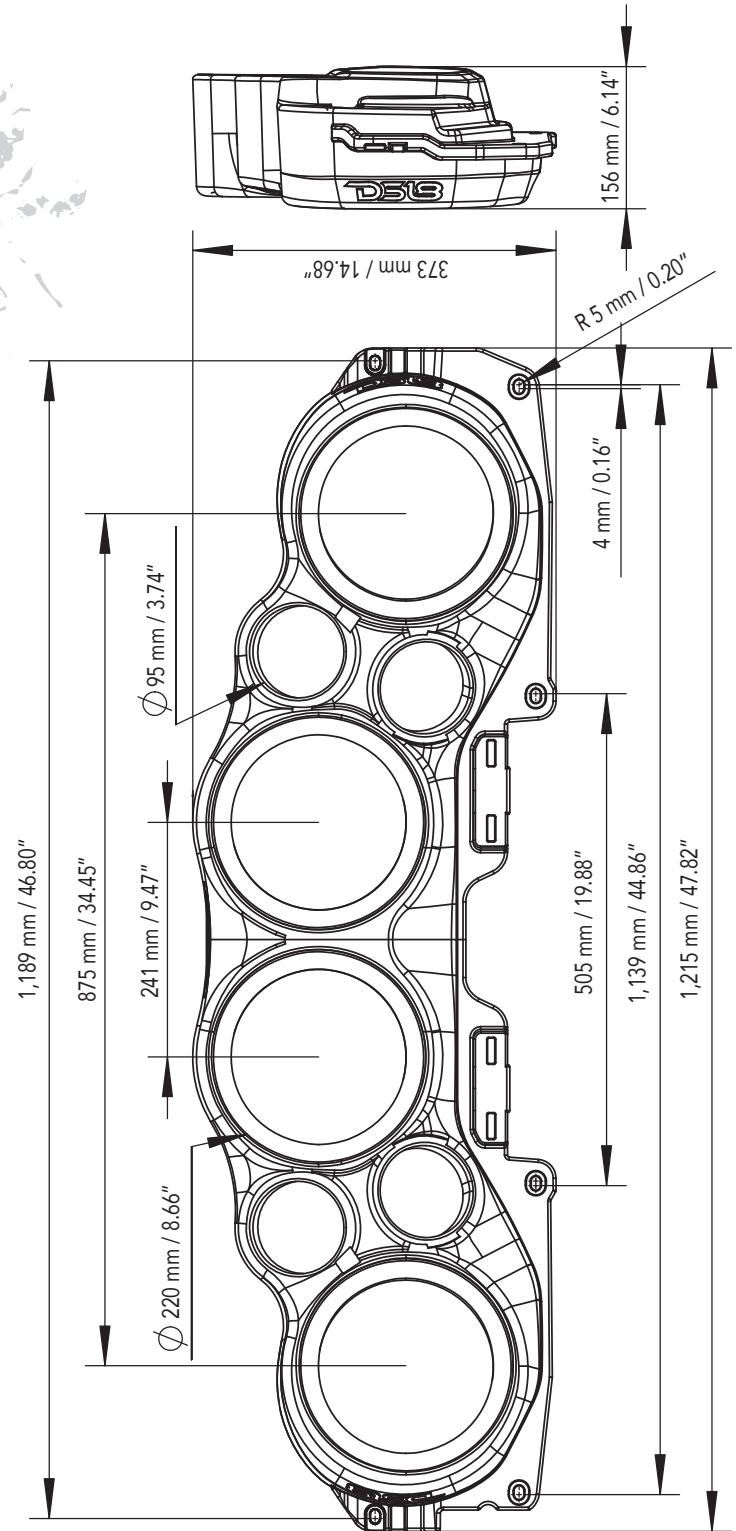

DS18®

HYDRO

JL-SBAR

JEEP SOUNDBAR

▲▲FOR ALL
ELEMENTS

- 8" SPEAKER MOUNTING
  (FITS ANY DS18 8" SPEAKER)
- $\Phi 3.72$ " TWEETER MOUNTING
  (DS18 PRO-TW4L RECOMMENDED)
- 10.5 cm MAX SPEAKER DEPTH
- HIGH DENSITY PLASTIC MOLDED
  WITH COLOR INJECTED
- UV PROTECTED AND ALL ELEMENTS READY
- LIGHT WEIGHT AND STRONG MATERIAL
- O.E.M FIT

BUILT-IN

FOR DS18 LOGO BADGE

DOWNLOAD THE DS18 LED BTC APP

COMPATIBLE WITH THE DS18 LED-BTC OR
ANY OTHER RF/BT/WIFI CONTROLLER FOR
MULTI-FUNCTION RGB LED LIGHTING.
(SOLD SEPARATELY)

DESIGNED
SPECIALLY
FOR JEEP

View [other car speakers](#) made by DS18 on our website.