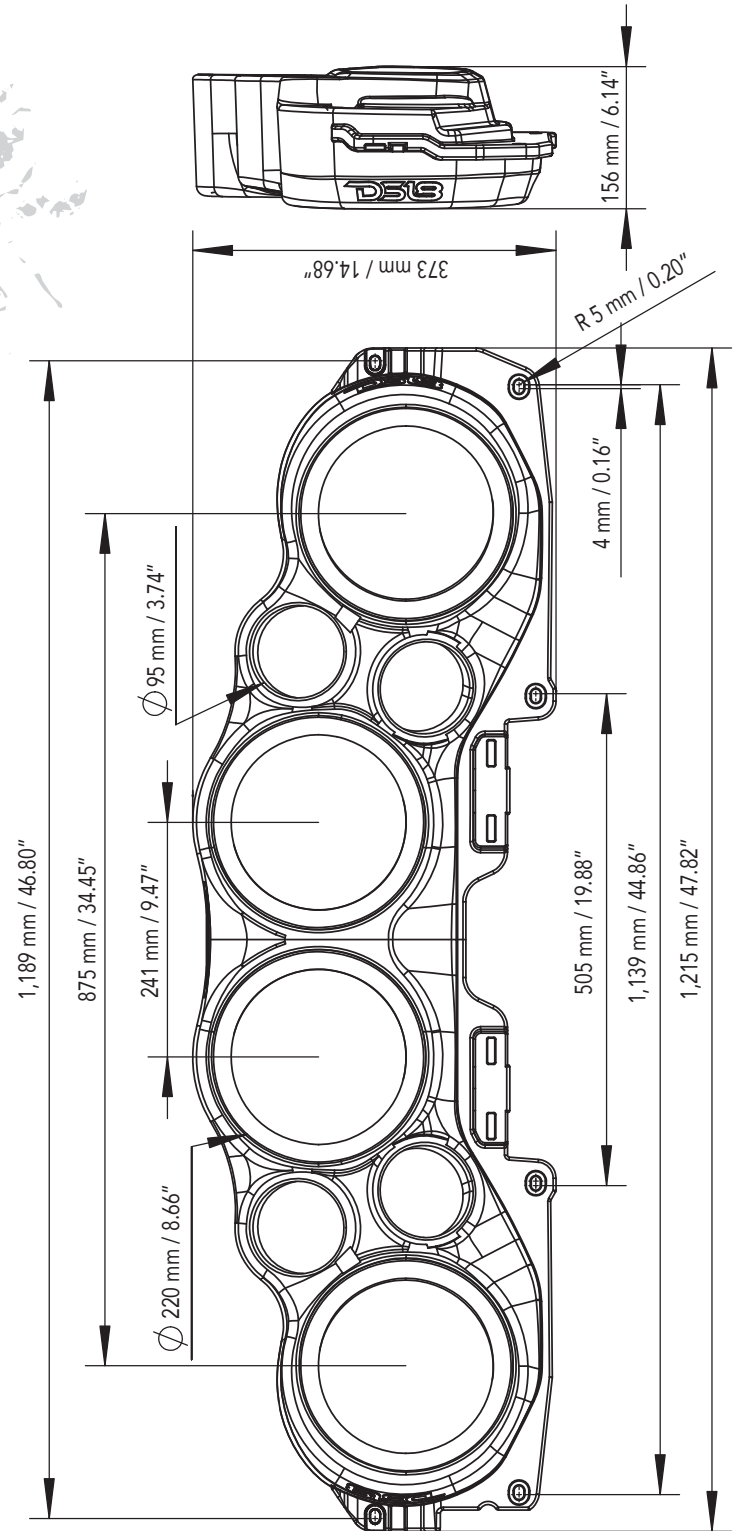

View [other car speakers](#) made by DS18 on our website.