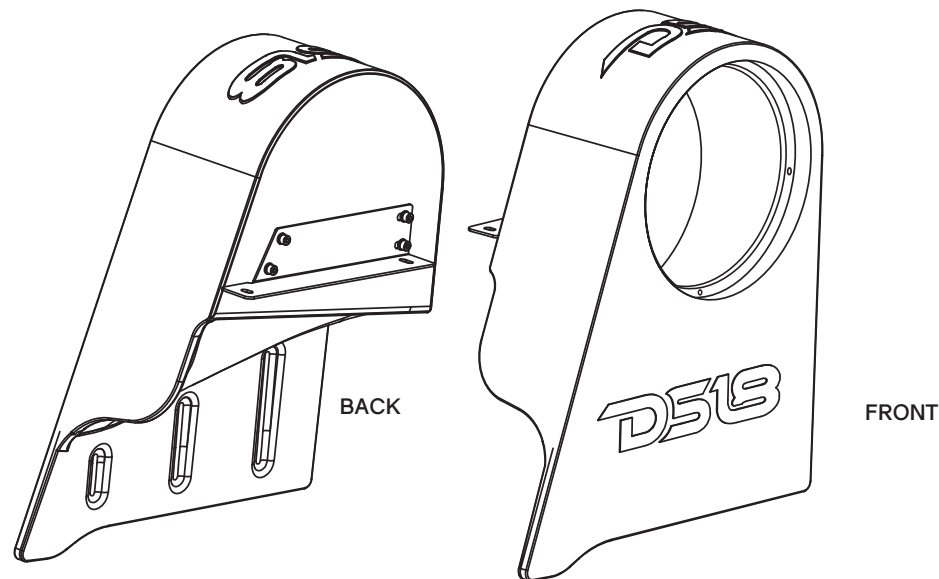

▲▲ FOR ALL ELEMENTS ≡

Learn more about [other subwoofers & boxes](#) by DS18 on our website.