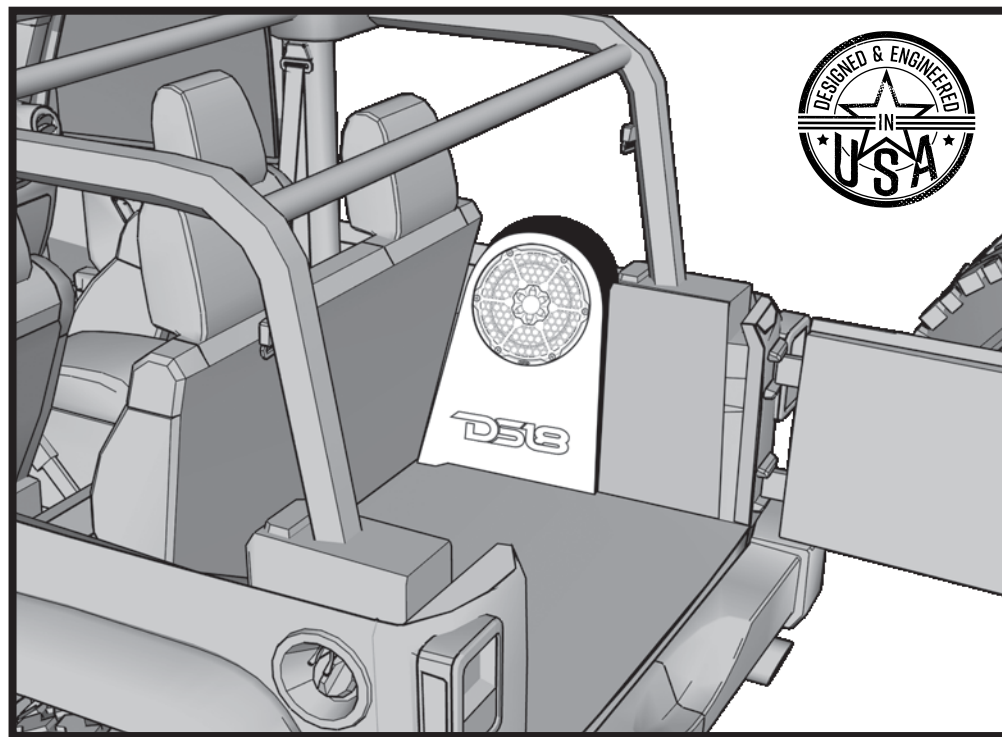

# DS18<sup>®</sup>

HYDRO

## JSUB12-LR

- ▶ FITS DS18 NXL-12SUBBK OR OTHER 12" SUBWOOFER MODEL (SUBWOOFER NOT INCLUDED)
- ▶ HIGH DENSITY PLASTIC MOLDED WITH BLACK COLOR INJECTED
- ▶ UV PROTECTED AND ALL ELEMENTS READY
- ▶ LIGHT WEIGHT AND STRONG MATERIAL
- ▶ MOUNTING BRACKET AND HARDWARE INCLUDED
- ▶ 1 METER 6 CORE INPUT WIRE (SPEAKER INPUT AND RGB)
- ▶ INTERNAL VOL AREA: 0.95 CUFT /27 L
- ▶ O.E.M FIT