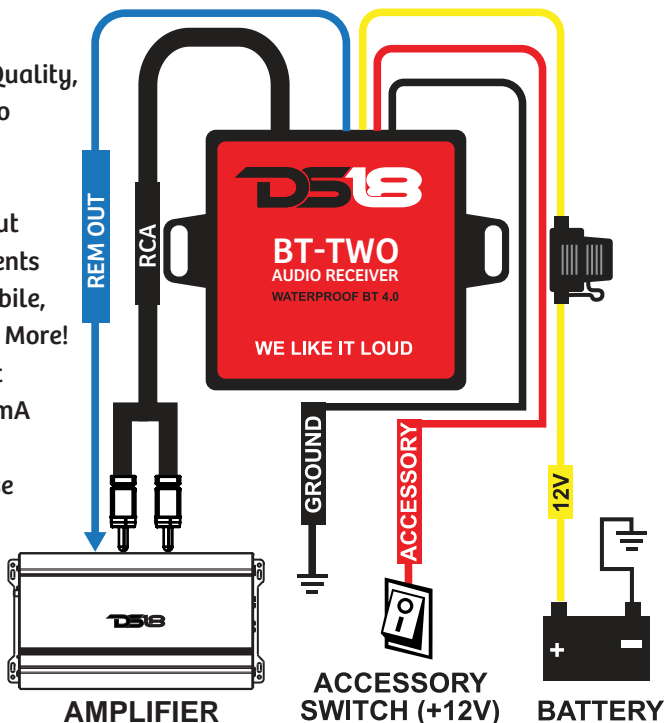

D518[®]

The BT-TWO allows “Connect and Play” integration to your audio device by BT A2DP, with the ability to be a stand-alone source.

BT-TWO

BT AUDIO RECEIVER

FEATURES:

- BT 4.0 (Higher Sound Quality, Faster Speed and up to 150 Ft. Range*)
- Waterproof IP65 Rated
- Stereo Male RCA Output
- Designed For All Elements Applications: Automobile, Marine, Powersport & More!
- Remote Trigger Output
- Low Current Draw: 20mA
- In-line Fuse Protection
- Not for Submersible use
- Compatible with Android and iPhone

*Depends on the conditions.

AMPLIFIER

ACCESSORY SWITCH (+12V)

BATTERY

Buy quality bluetooth car kits in our online store.