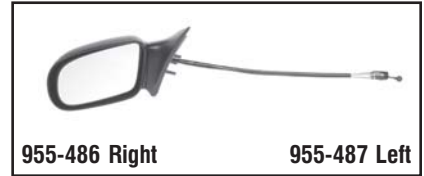

955-486 Right   **955-487 Left**
GM
1998-92 Skylark
Manual Remote
Color: Black