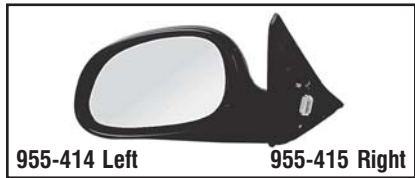

955-416 Left   **955-417 Right**

Side View Mirrors

Side View Mirrors

955-414 Left   **955-415 Right**

Honda
1995-92 Civic Sedan Only
Power
Color: Black