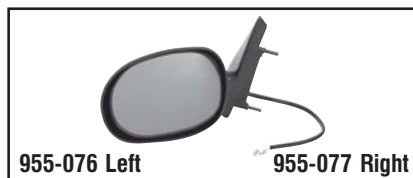

955-076 Left   **955-077 Right**
Chrysler
2004-98 Concorde, Intrepid
Power, Fixed, w/o Memory
Color: Black