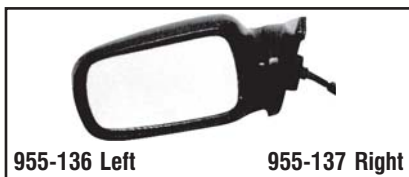

955-134 Left   **955-135 Right**

955-138 Left   **955-139 Right**

955-136 Left   **955-137 Right**

Honda
1991-88 Civic Hatchback
Manual Lever Controlled
Color: Black