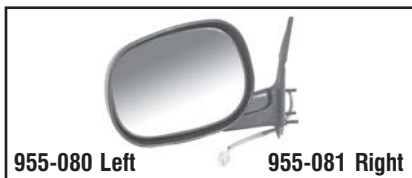

955-080 Left   **955-081 Right**
Chrysler
2001-97 Dakota Pickups, 2000-98 Durango
Power, Foldaway 6x9
Color: Black