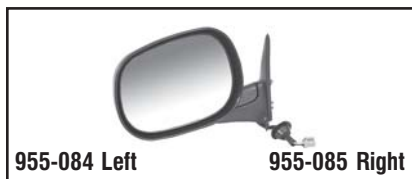

955-084 Left   **955-085 Right**
Chrysler
2001-98 Dodge Pickups
Power, Heated, Foldaway
Color: Black