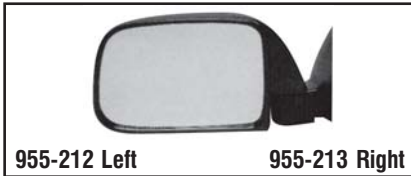

955-212 Left   **955-213 Right**
Toyota
1995-89 Pickups
Manual, Window Mount w/o Vent
Color: Black