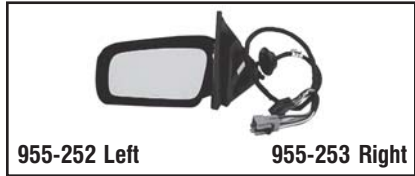

955-252 Left   **955-253 Right**
Chrysler
1995-93 Grand Cherokee Limited, Grand
Wagoneer
Power
Color: Black