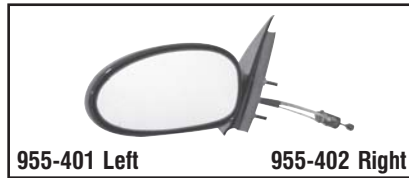

955-401 Left   **955-402 Right**
Saturn
2001-97 Coupe
Manual Remote
Color: Black