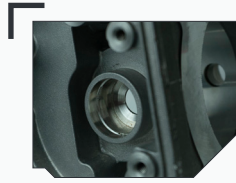

DORMAN THROTTLE BODIES

PROBLEM:

Original equipment throttle bodies often fail from excessive wear on internal electronics, and intrusion of oil, moisture and other contaminants.