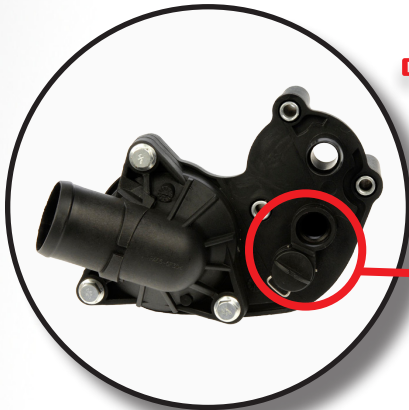

WATER OUTLET LINE

Cooling System Components

40 SKUs cover over 27 Million Vehicles

Includes Thermostat, Gasket, Clamps
and all Hardware for a Complete Repair
(where applicable)

Consolidated Design includes
a removal plug to fit both One
and Two Sensor Models

902-860
Thermostat Housing Kit
Mountaineer, Explorer
2011-02

902-205
Water Outlet Hose
Sable, Taurus
2005-01

902-911
Water Outlet
Golf, Jetta
2005-99

Failure Mode:

- Cracks in plastic due to age and wear
- Failure results in coolant leaks