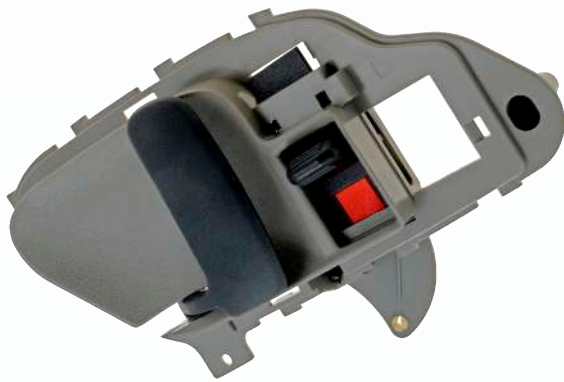

DOOR HANDLE PROGRAM

77187CD

Cadillac 2000-99, Chevrolet, GMC 2002-95

77261

Chevrolet, GMC 2007-99

- Matches the original design to blend in with vehicle interior or exterior
 - Available in standard colors or paint to match
 - Easy-to-install, direct-fit replacement
 - Offering a complete line of handles for various styles and applications including:
 - Tailgate
 - Window crank
 - Door pulls and grab handles
 - Liftgate
 - RFID handles
 - Sliding doors
 - **HD** vehicle applications
- And more...

ALSO AVAILABLE: DOOR HANDLE ACCESSORIES

KNOBS

76905
Universal

SPRINGS

77111
Chevrolet 1994-82, GMC 1994-82,
Oldsmobile 1994-91

CLIPS

76980
Universal

WASHERS

76981
Universal

DOOR HANDLE PROGRAM

Interior Handles

76912
GM 1996-65

81171
Chevrolet, GMC 2010-96

77202
Universal

97631
Dodge 2010-02

80374
Cadillac 2011-07, Chevrolet, GMC 2014-07