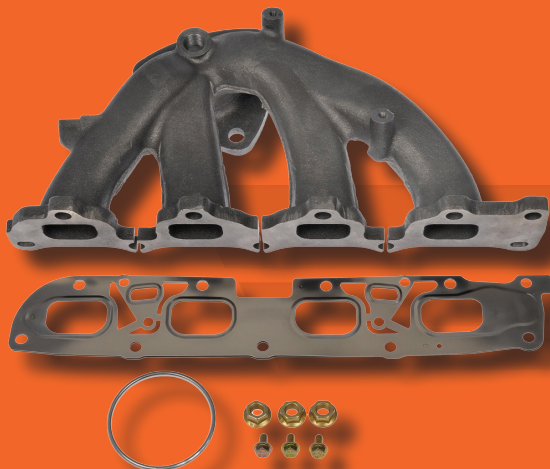

Over 400 SKUs Covering over 190 Million Vehicles

674-906
Dodge Ram 1500, 2500,
3500 2008-03

*Includes Required Gaskets
and Hardware for a Complete
and Professional Installation*

- Includes heat-shield, where applicable, for protection of hoses, wiring and other engine components
- Cast iron or stainless tubular construction protects against warping and/or cracking
- Quality materials and design for long-lasting performance

674-940
Chevrolet Captiva Sport 2012-11
Chevrolet Equinox 2012-10
GMC Terrain 2012-10

674-987
Ford Trucks 2015-10

NEW Coverage Highlights

Dorman #	Applications
674-940	Chevrolet Captiva Sport 2012-11, Chevrolet Equinox 2012-10, GMC Terrain 2012-10
674-987	Ford 2015-10
674-899	Dodge 2010-07, Ram 2012-11
674-988	Ford 2015-10
674-119	Nissan Frontier 2004-01, Nissan Xterra 2004-02
674-948	Buick 2011-09, Buick 2007-06, Chevrolet 2011-06, Pontiac 2006, Saturn 2007-06
674-104	Lexus LX470 2005-98, Toyota Land Cruiser 2005-98
674-953	Ford 2015-11
674-954	Ford 2015-11
674-521	Hyundai Tucson 2013-10, Kia Sportage 2012-11
674-103	Lexus LX470 2005-98, Toyota Land Cruiser 2005-98
679-016	Ford 2014-11
674-253	Chrysler 2008-01, Dodge 2007-01
679-015	Ford 2014-11
674-646	Ford 2012-07, Lincoln 2012-07, Mercury 2009-08
674-925	Chrysler Aspen 2008-07, Dodge Durango 2008-04
674-288	Dodge Nitro 2011-09, Jeep Commander 2010-09, Jeep Grand Cherokee 2010-09, Jeep Liberty 2012-09
674-635	Lexus LX450 1997-96, Toyota Land Cruiser 1997-95
679-017	Chevrolet 2002-92, GMC 2002-92
679-020	Ford E-350 Club Wagon 2005, Ford E-350 Super Duty 2010-05, Ford E-450 Super Duty 2010-05
674-254	Chrysler 2008-01, Dodge 2007-01
674-636	Lexus LX450 1997-96, Toyota Land Cruiser 1997-95
674-289	Dodge Nitro 2011-09, Jeep Commander 2010-08, Jeep Grand Cherokee 2010-09, Jeep Liberty 2012-09
674-698	Chevrolet Cobalt 2010-09, Chevrolet HHR 2011-09, Pontiac G5 2010-08