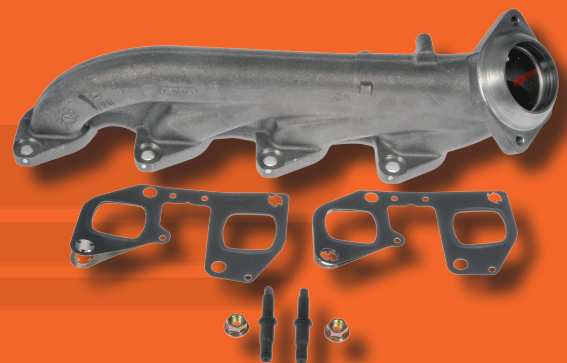

Over 400 SKUs Covering over 190 Million Vehicles

674-906
Dodge Ram 1500, 2500,
3500 2008-03

*Includes Required Gaskets
and Hardware for a Complete
and Professional Installation*

- Includes heat-shield, where applicable, for protection of hoses, wiring and other engine components
- Cast iron or stainless tubular construction protects against warping and/or cracking
- Quality materials and design for long-lasting performance

674-940
Chevrolet Captiva Sport 2012-11
Chevrolet Equinox 2012-10
GMC Terrain 2012-10

674-987
Ford Trucks 2015-10

NEW Coverage Highlights

Dorman #	Applications
674-940	Chevrolet Captiva Sport 2012-11, Chevrolet Equinox 2012-10, GMC Terrain 2012-10
674-987	Ford 2015-10
674-899	Dodge 2010-07, Ram 2012-11
674-988	Ford 2015-10
674-119	Nissan Frontier 2004-01, Nissan Xterra 2004-02
674-948	Buick 2011-09, Buick 2007-06, Chevrolet 2011-06, Pontiac 2006, Saturn 2007-06
674-104	Lexus LX470 2005-98, Toyota Land Cruiser 2005-98
674-953	Ford 2015-11
674-954	Ford 2015-11
674-521	Hyundai Tucson 2013-10, Kia Sportage 2012-11
674-103	Lexus LX470 2005-98, Toyota Land Cruiser 2005-98
679-016	Ford 2014-11
674-253	Chrysler 2008-01, Dodge 2007-01
679-015	Ford 2014-11
674-646	Ford 2012-07, Lincoln 2012-07, Mercury 2009-08
674-925	Chrysler Aspen 2008-07, Dodge Durango 2008-04
674-288	Dodge Nitro 2011-09, Jeep Commander 2010-09, Jeep Grand Cherokee 2010-09, Jeep Liberty 2012-09
674-635	Lexus LX450 1997-96, Toyota Land Cruiser 1997-95
679-017	Chevrolet 2002-92, GMC 2002-92
679-020	Ford E-350 Club Wagon 2005, Ford E-350 Super Duty 2010-05, Ford E-450 Super Duty 2010-05
674-254	Chrysler 2008-01, Dodge 2007-01
674-636	Lexus LX450 1997-96, Toyota Land Cruiser 1997-95
674-289	Dodge Nitro 2011-09, Jeep Commander 2010-08, Jeep Grand Cherokee 2010-09, Jeep Liberty 2012-09
674-698	Chevrolet Cobalt 2010-09, Chevrolet HHR 2011-09, Pontiac G5 2010-08