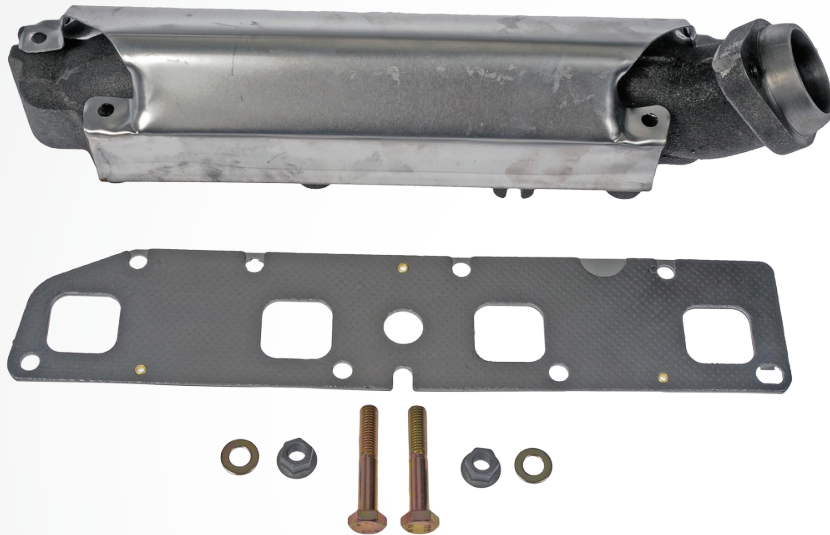

Over 400 SKUs Covering over 190 Million Vehicles

674-906
Dodge Ram 1500, 2500,
3500 2008-03

*Includes Required Gaskets
and Hardware for a Complete
and Professional Installation*

- Includes heat-shield, where applicable, for protection of hoses, wiring and other engine components
- Cast iron or stainless tubular construction protects against warping and/or cracking
- Quality materials and design for long-lasting performance

674-940
Chevrolet Captiva Sport 2012-11
Chevrolet Equinox 2012-10
GMC Terrain 2012-10

674-987
Ford Trucks 2015-10

NEW Coverage Highlights

Dorman #	Applications
674-940	Chevrolet Captiva Sport 2012-11, Chevrolet Equinox 2012-10, GMC Terrain 2012-10
674-987	Ford 2015-10
674-899	Dodge 2010-07, Ram 2012-11
674-988	Ford 2015-10
674-119	Nissan Frontier 2004-01, Nissan Xterra 2004-02
674-948	Buick 2011-09, Buick 2007-06, Chevrolet 2011-06, Pontiac 2006, Saturn 2007-06
674-104	Lexus LX470 2005-98, Toyota Land Cruiser 2005-98
674-953	Ford 2015-11
674-954	Ford 2015-11
674-521	Hyundai Tucson 2013-10, Kia Sportage 2012-11
674-103	Lexus LX470 2005-98, Toyota Land Cruiser 2005-98
679-016	Ford 2014-11
674-253	Chrysler 2008-01, Dodge 2007-01
679-015	Ford 2014-11
674-646	Ford 2012-07, Lincoln 2012-07, Mercury 2009-08
674-925	Chrysler Aspen 2008-07, Dodge Durango 2008-04
674-288	Dodge Nitro 2011-09, Jeep Commander 2010-09, Jeep Grand Cherokee 2010-09, Jeep Liberty 2012-09
674-635	Lexus LX450 1997-96, Toyota Land Cruiser 1997-95
679-017	Chevrolet 2002-92, GMC 2002-92
679-020	Ford E-350 Club Wagon 2005, Ford E-350 Super Duty 2010-05, Ford E-450 Super Duty 2010-05
674-254	Chrysler 2008-01, Dodge 2007-01
674-636	Lexus LX450 1997-96, Toyota Land Cruiser 1997-95
674-289	Dodge Nitro 2011-09, Jeep Commander 2010-08, Jeep Grand Cherokee 2010-09, Jeep Liberty 2012-09
674-698	Chevrolet Cobalt 2010-09, Chevrolet HHR 2011-09, Pontiac G5 2010-08