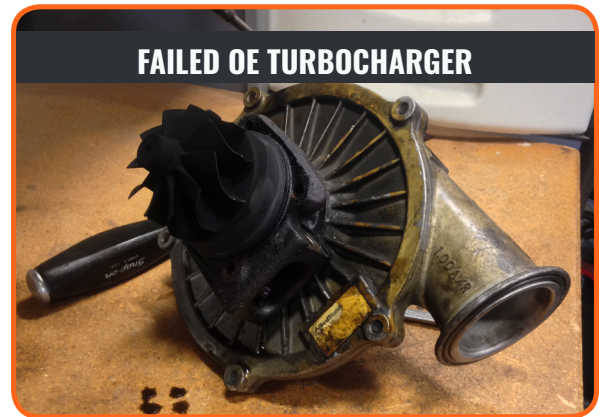

# TURBOCHARGERS

COMPREHENSIVE COVERAGE FOR HIGHLY FAILURE PRONE ORIGINAL PART

Installation components included for a complete repair

667-203

Buick 2019-13, Chevrolet 2019-11

- > Replacement eliminates grinding, whining or other noise-related issues due to a faulty turbocharger
- > Undergoes on-vehicle, salt spray (for corrosion) and balance testing to ensure long lasting quality

### Turbocharger Cartridges

667-001

Dorman enables technicians to replace just the worn original turbo cartridge versus the complete assembly