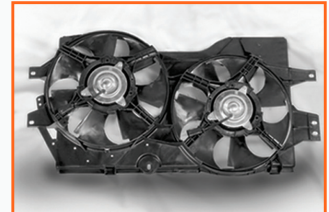

PROFITABLE

Dorman Replacement

- Program includes Dorman Exclusive SKUs ensuring the broadest coverage in the Aftermarket
- Fan Motors are tested at independent laboratories to ensure quality & durability