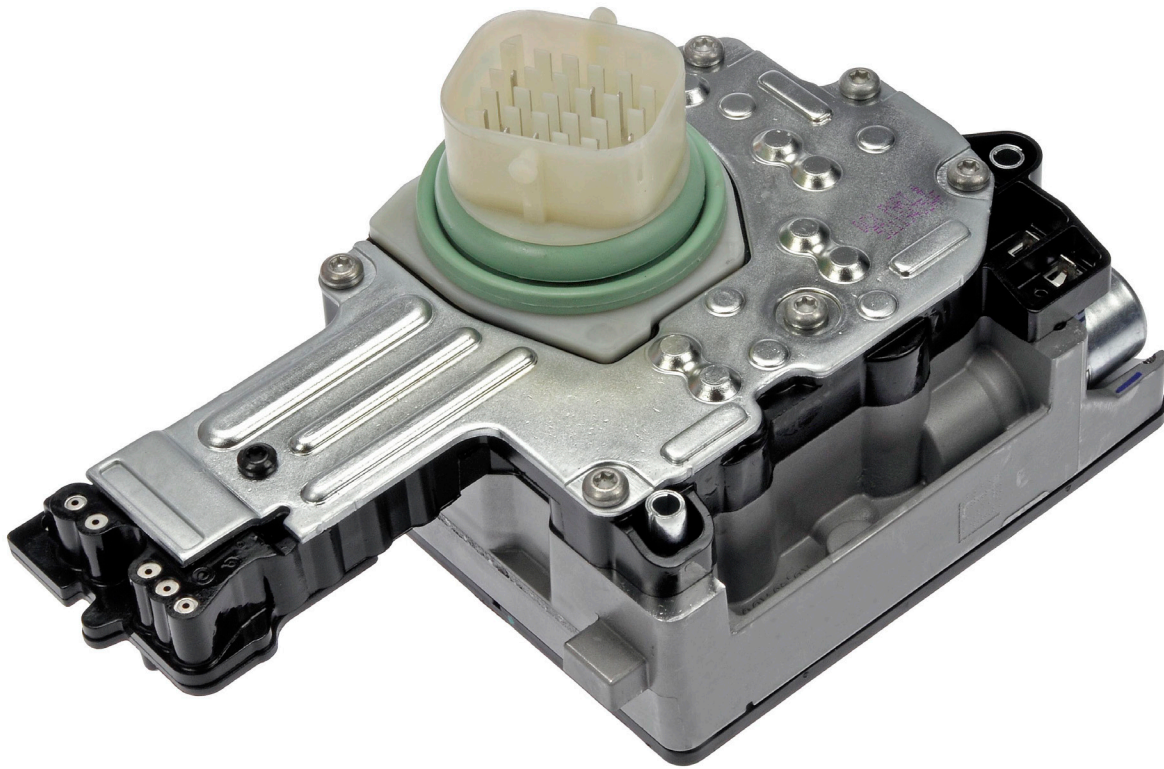

DORMAN TRANSMISSION SOLENOID PACKS

PLUG-AND-PLAY DIRECT REPLACEMENTS

Transmission control solenoid pack contaminated or deteriorated? These direct replacements fully restore shifting functionality without having to buy a new one from the dealership.

Direct replacement – seamlessly replaces the original equipment pack on specific vehicles

Easy installation – can be installed without removing the transmission and doesn't require programming

Thoroughly validated – rigorously tested using advanced equipment to ensure performance