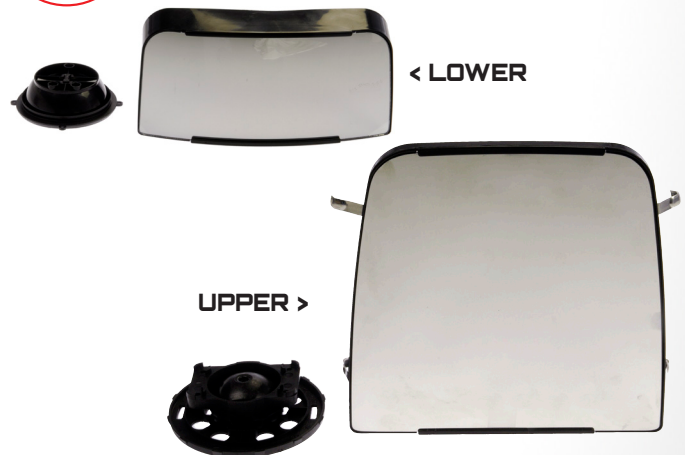

- A fraction of the cost of the entire assembly
- **Easy to Install** – Snap in replacements
- Repair in less than 5 minutes

MIRROR GLASS WITH INTEGRATED TURN SIGNALS

< FRONT

BACK >

56318 [Left]
56319 [Right]

GM 4.3, 4.8, 5.3, 6.0, 6.6, 8.1L
2007-03

**HEATED
MIRROR GLASS**

< BACK

FRONT >

56216 [Left]
56217 [Right]
Durango 2000-99,
Ram Pickup 2002-98

**NON-HEATED
MIRROR GLASS**

< LOWER

UPPER >