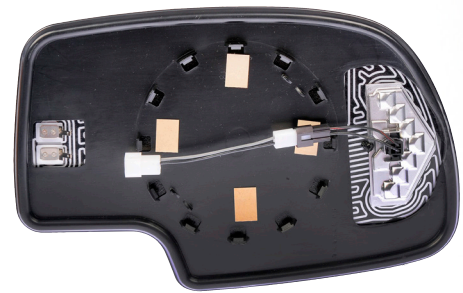

- A fraction of the cost of the entire assembly
- **Easy to Install** – Snap in replacements
- Repair in less than 5 minutes

MIRROR GLASS WITH INTEGRATED TURN SIGNALS

< FRONT

BACK >

56318 [Left]
56319 [Right]