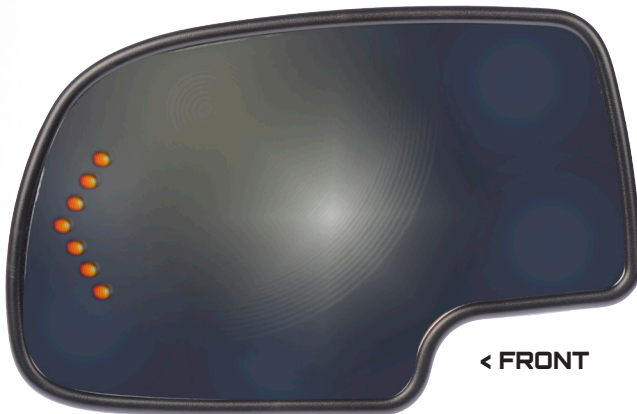

MARKET LEADING COVERAGE

Covering Over 375 Million
Repair Opportunities

Coverage for Chrysler, Ford,
GM, Honda, Toyota more!

Reduce Repair Cost - Replace just the broken
mirror glass, not the entire mirror assembly

- A fraction of the cost of the entire assembly
- **Easy to Install** – Snap in replacements
- Repair in less than 5 minutes

MIRROR GLASS WITH INTEGRATED TURN SIGNALS

< FRONT

BACK >

56318 [Left]
56319 [Right]