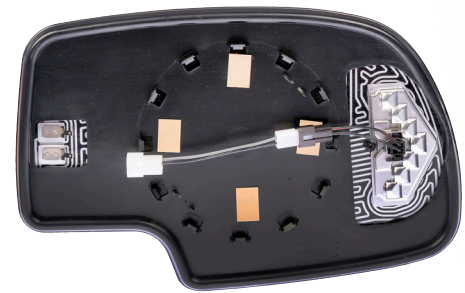

MARKET LEADING COVERAGE

Covering Over 375 Million
Repair Opportunities

Coverage for Chrysler, Ford,
GM, Honda, Toyota more!

Reduce Repair Cost - Replace just the broken
mirror glass, not the entire mirror assembly

- A fraction of the cost of the entire assembly
- **Easy to Install** – Snap in replacements
- Repair in less than 5 minutes

MIRROR GLASS WITH INTEGRATED TURN SIGNALS

< FRONT

BACK >

56318 [Left]
56319 [Right]