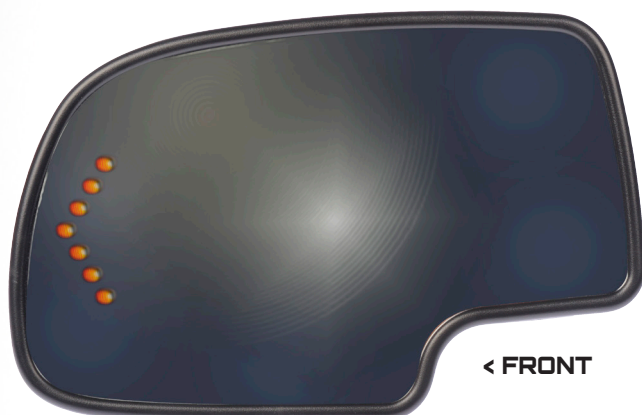

MARKET LEADING COVERAGE

Covering Over 375 Million
Repair Opportunities

Coverage for Chrysler, Ford,
GM, Honda, Toyota more!

Reduce Repair Cost - Replace just the broken mirror glass, not the entire mirror assembly

- A fraction of the cost of the entire assembly
- **Easy to Install** – Snap in replacements
- Repair in less than 5 minutes

MIRROR GLASS WITH INTEGRATED TURN SIGNALS

56318 [Left]
56319 [Right]

GM 4.3, 4.8, 5.3, 6.0, 6.6, 8.1L
2007-03