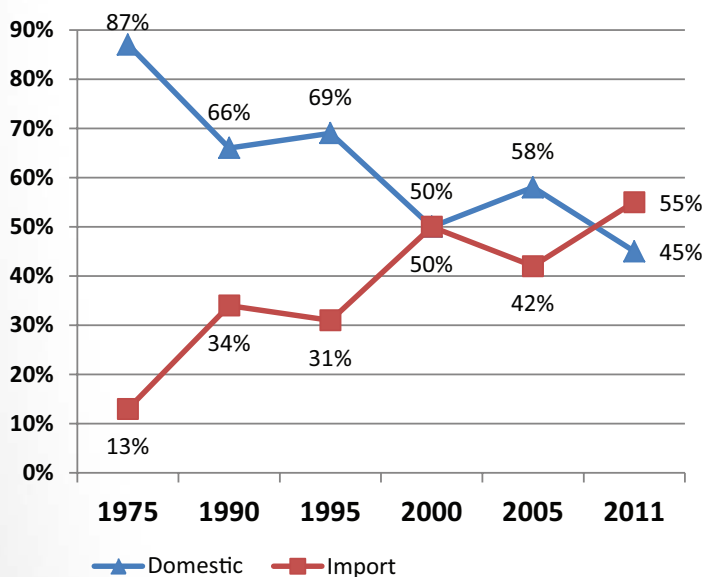

Brake Hoses

H621692
Mercedes SL-Series
2013-10

Wheel Cylinders

W610168
Subaru Impreza
2010-08

Master Cylinders

M630677
Kia Forte
2011-10

Stock Smarter, Stock **DORMAN**

- The US vehicle mix has shifted from 31% imports in the 1995 model year to over 55% imports in the 2011 model year, outpacing domestic auto sales
- Dorman is the leader in coverage and ready-to-ship inventory
- Our prices are some of the most competitive in the industry
- Dorman consistently posts fill rates above 95%, well above industry average