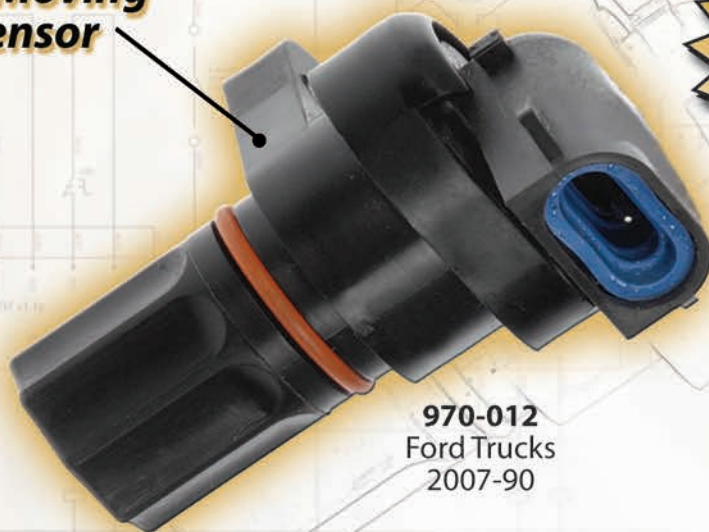

# ABS SENSORS & HARNESSSES

Top Moving Sensor

Priced 45% Under OE Dealer List

970-012  
Ford Trucks  
2007-90