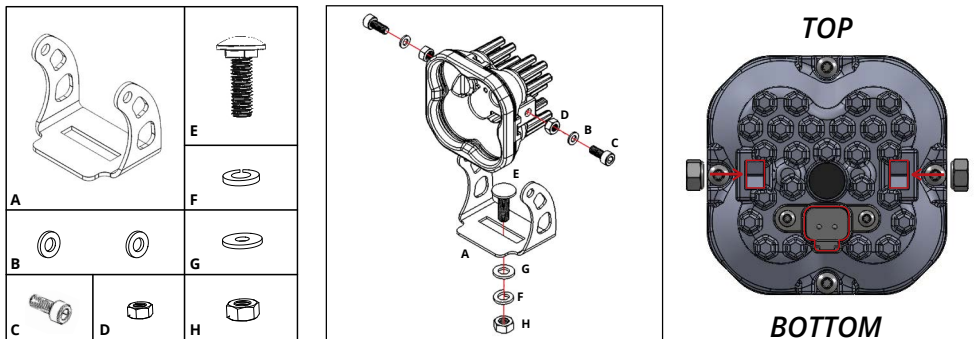

Kit Includes: One (1) or Two (2) 3" LED Pods, Deutsch-style wire pigtail, mounting bracket, and hardware

Features

- Advanced TIR (total internal reflection) optics
- High intensity LED chips
- Durable powdercoated aluminum construction
- Integrated Deutsch-style connector
- Pin fin heatsink design

Specifications

- Input Voltage: 9-16V
- Input Power: 14.5 watts (SS3 Sport)
  36 watts (SS3 Pro)
- Current Draw: 1.1 amps @ 14V (SS3 Sport)
  2.7 amps @ 14V (SS3 Pro)
- Operating Temperature: -40° to 185°F
- Weight: 2.5 lbs (single), 3.5 lbs (pair)

Wiring

Connect the red wire to positive supply, and black wire to negative or common ground.

Please note: This auxiliary lamp draws high current, and requires adequately-sized wiring for safe operation. If you are not using a Diode Dynamics wire harness, use wire sized 16 AWG or larger. Please be mindful of current ratings and wire size, especially if splitting power signals to multiple pods, or using switches. If you have any questions, please feel free to contact us for assistance.

Mounting

If you wish, you may use the included hardware to mount your pod. Fasteners are included. The most common mounting style is shown below. Stage Series Pods are also compatible with most standard mounting brackets on the market.