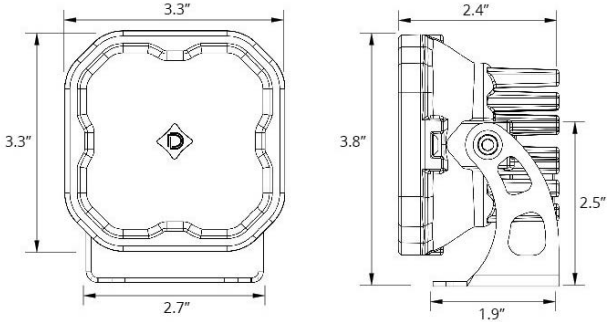

Output

Driving

Fog/Wide

Flood

Spot

Combo

A - lux at 10 meters
B - Distance (m) with 1 lux
C - Distance (m) with .25 lux

SS3 SPORT						SS3 PRO					
		A	B	C			A	B	C		
Lens Color/Optics	cd*	Illuminance (lx)	Distance (m)		SKU	cd*	Illuminance (lx)	Distance (m)		SKU	
White Driving	54,700	547	234	470	DD6120	66,500	665	258	520	DD6128	
White Flood	1,750	18	42	80	DD6121	3,100	31	56	110	DD6129	
White Fog	10,600	106	103	210	DD6122	11,900	119	109	220	DD6130	
White Spot	151,000	1510	389	780	DD6123	131,500	1315	363	730	DD6131	
White Combo	31,500	315	177	350	DD6479	35,100	351	187	370	DD6481	
Yellow Driving	53,500	535	231	460	DD6124	60,900	609	247	490	DD6132	
Yellow Flood	1,600	16	40	80	DD6125	2,850	29	53	110	DD6133	
Yellow Fog	9,050	91	95	190	DD6126	10,900	109	104	210	DD6134	
Yellow Spot	149,000	1490	386	770	DD6127	118,500	1185	344	690	DD6135	
Yellow Combo	28,100	281	168	340	DD6480	33,406	334	183	370	DD6482	
* PEAK BEAM INTENSITY Measured Output Output Color White 1,520 lumens White 6000K White Yellow 1,300 lumens Yellow 3000K Yellow						* PEAK BEAM INTENSITY Measured Output Output Color White 3,000 lumens White 6000K White Yellow 2,700 lumens Yellow 3000K Yellow