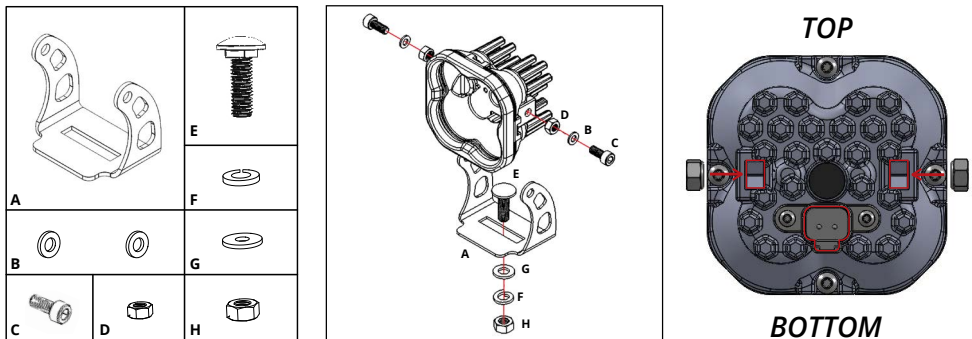

Kit Includes: One (1) or Two (2) 3" LED Pods, Deutsch-style wire pigtail, mounting bracket, and hardware

Features

- Advanced TIR (total internal reflection) optics
- High intensity LED chips
- Durable powdercoated aluminum construction
- Integrated Deutsch-style connector
- Pin fin heatsink design

Specifications

- Input Voltage: 9-16V
- Input Power: 14.5 watts (SS3 Sport)
  36 watts (SS3 Pro)
- Current Draw: 1.1 amps @ 14V (SS3 Sport)
  2.7 amps @ 14V (SS3 Pro)
- Operating Temperature: -40° to 185°F
- Weight: 2.5 lbs (single), 3.5 lbs (pair)

Wiring

Connect the red wire to positive supply, and black wire to negative or common ground.

Please note: This auxiliary lamp draws high current, and requires adequately-sized wiring for safe operation. If you are not using a Diode Dynamics wire harness, use wire sized 16 AWG or larger. Please be mindful of current ratings and wire size, especially if splitting power signals to multiple pods, or using switches. If you have any questions, please feel free to contact us for assistance.

Mounting

If you wish, you may use the included hardware to mount your pod. Fasteners are included. The most common mounting style is shown below. Stage Series Pods are also compatible with most standard mounting brackets on the market.